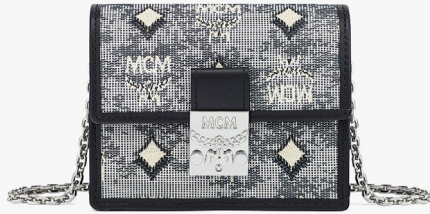

THB 30,500

TRIFOLD WALLET
(MINI)

THB 11,300

TRIFOLD WALLET
(MINI)

THB 11,300

TRIFOLD WALLET
(MINI)

THB 11,300

CARD CASE
(MINI)

THB 10,200

CARD CASE
(MINI)

THB 10,200

CARD CASE
(MINI)

THB 10,200

CHAIN WALLET
(MINI)

THB 15,500

CHAIN WALLET
(MINI)

THB 15,500

MCM COLLECTION STRAP

THB 7,500

JACQUARD SHOULDER STRAP
IN MONOGRAM WEBBING

THB 6,500

JACQUARD SHOULDER STRAP IN
HALF LOGO WEBBING

THB 6,500

JACQUARD SHOULDER STRAP IN
HALF LOGO WEBBING

THB 6,500

JACQUARD SHOULDER STRAP IN
HALF LOGO WEBBING

THB 6,500

JACQUARD SHOULDER STRAP IN
HALF LOGO WEBBING

THB 6,500

MONOGRAM SILK
TWILLY SCARF

THB 3,700

SILK
TWILLY SCARF