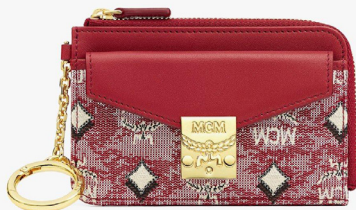

THB 23,200

ROCKSTAR
VANITY CASE

THB 27,800

ROCKSTAR
VANITY CASE

THB 27,800

CROSSBODY BAG
(MEDIUM)

THB 30,500

CROSSBODY BAG
(MEDIUM)

THB 30,500

TRIFOLD WALLET
(MINI)

THB 11,300

TRIFOLD WALLET
(MINI)

THB 11,300

TRIFOLD WALLET
(MINI)

THB 11,300

CARD CASE
(MINI)

THB 10,200

CARD CASE
(MINI)

THB 10,200

CARD CASE
(MINI)

THB 10,200

CHAIN WALLET
(MINI)

THB 15,500

CHAIN WALLET
(MINI)