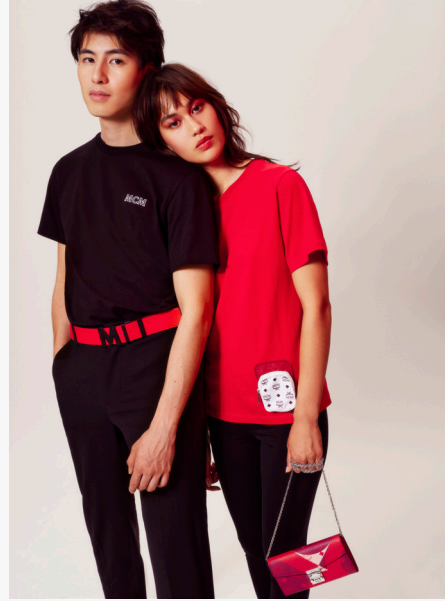

THB 25,600

**SOFT BERLIN CROSSBODY
(SMALL)**

THB 28,200

**SOFT BERLIN CROSSBODY
(SMALL)**

THB 28,200

**SOFT BERLIN CROSSBODY
(SMALL)**

THB 26,800

WAVE VISETOS