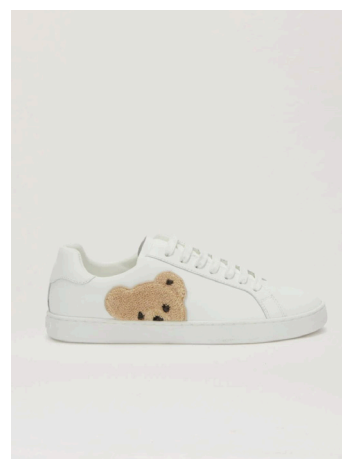

TRACK PALM 1
SIZE : 40,41,42,43,44,45
THB 17,900

TRACK PALM 1
SIZE : 40,41,42,43,44,45
THB 17,900

PALM UNIVERSITY TWO COLORS
SIZE : 40,41,42,43
THB 18,900

PALM UNIVERSITY TWO COLORS
SIZE : 42,43,44
THB 18,900

PALM 1 "SKETCHY" LOGO
SIZE : 37,38,39,40,41,42,43,44
THB 18,900

PALM UNIVERSITY MONOTONE
SIZE : 37,38,39
THB 19,900

NEW TEDDY BEAR TENNIS SNEAKER
SIZE : 39,41,44
THB 17,900

NEW TEDDY BEAR TENNIS SNEAKER
SIZE : 35,36,37,38,39,40 41,42,43,44
THB 17,900

NEW LOGO POOL SLIDER
SIZE : 36,37,38,39
THB 10,900

NEW LOGO POOL SLIDER
SIZE : 36,37,38,39
THB 10,900

NEW LOGO POOL SLIDER
SIZE : 36,37,38,39
THB 10,900

PA MONOGRAM POOL SLIDER
SIZE 41,42,43,44
THB 10,500