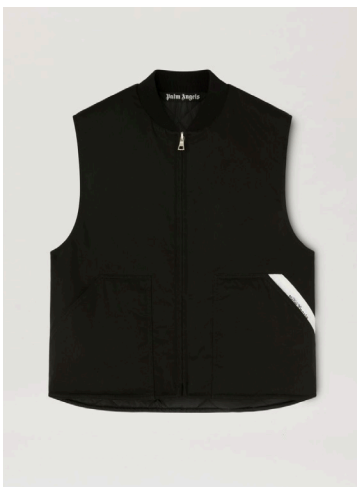

**SARTORIAL TAPE SHIRT LONG SLEEVE
SIZE : 42,44,46,48,50,52
THB 22,900**

**SARTORIAL TAPE SHIRT
LONG SLEEVE
SIZE : 44,46,48,50,52
THB 22,900**

**SARTORIAL TAPE SHIRT
LONG SLEEVE
SIZE : 42,44,46,48,50,52
THB 22,900**

SARTORIAL TAPE CLASSIC BLAZER
SIZE : 44,46
THB 65,500

PA SLEEK LEATHER PERFECTO
SIZE : 46
THB 93,500

SARTORIAL TAPE WORK VEST
SIZE : S,M
THB 32,500

SARTORIAL TAPE BUTTON POLO
SIZE : XS,S,M,L
THB 20,900

SARTORIAL TAPE BUTTON POLO
SIZE : XS,S,M,L
THB 20,900