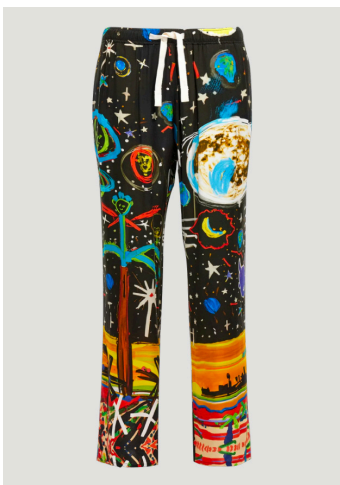

PALMITY ALLOVER LOOSE PANTS
SIZE : 42,44,46,52
THB 31,500

PALMITY ALLOVER BOWLING SHIRT
SIZE : 42,44,46,48
THB 22,900

PALMITY QUILTED SUKAJAN
SIZE : M,L
THB 75,500

STARRY NIGHT LINEN COLLAR
SIZE : S,M,L
THB 22,900

STARRY NIGHT PAJAMA PANTS
SIZE : 42,44
THB 37,500

STARRY NIGHT SWIMSHORTS
SIZE : XS,S,M
THB 13,900

STARRY NIGHT BOWLING SHIRT
SIZE : 44,46
THB 37,900

SPRAY "HUNTER" DENIM JACKET
SIZE : S,M
THB 73,500

"HUNTER" CARROT DENIM PANTS
SIZE : 28,30
THB 46,500