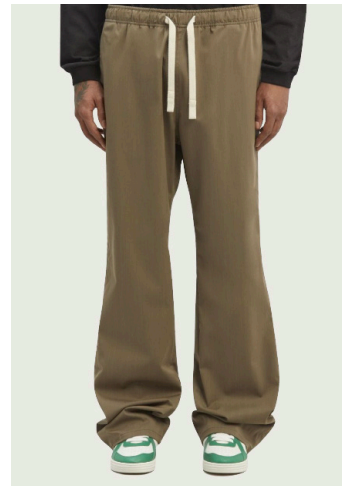

PA MONOGRAM TRAVEL PANTS
MILITARY
SIZE : 42
THB 22,900