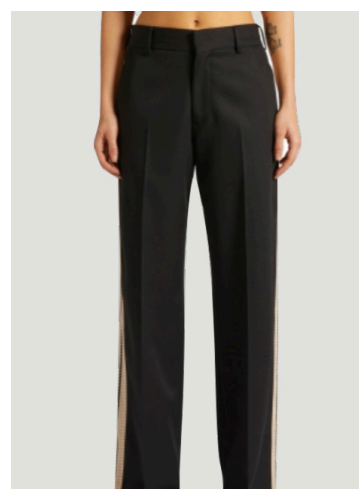

POCKETS TRACK MINI SKIRT
SIZE : S,M
THB 17,900

CLASSIC LOOSE TRACK PANTS
SIZE : XXS,XS,S,M
THB 22,900

CLASSIC LOOSE TRACK PANTS
SIZE : XS,S
THB 22,900

SUIT PANTS
SIZE : 36,38,40
THB 26,900

TAB KNIT SUIT PANTS
SIZE : 36,38
THB 37,900

CROSSED WAIST RIB LEGGINGS
SIZE : S,M
THB 11,900

LOOSE SUIT TRACK PANTS
SIZE : XS,S
THB 24,900

KNIT TAPE SUIT PANTS
SIZE : 36,38
THB 31,900

SOIREE KNIT LOGO TOP
SIZE : S,M,L
THB 17,900

SOIREE KNIT LOGO PANTS
SIZE : XS,S,M
THB 29,500