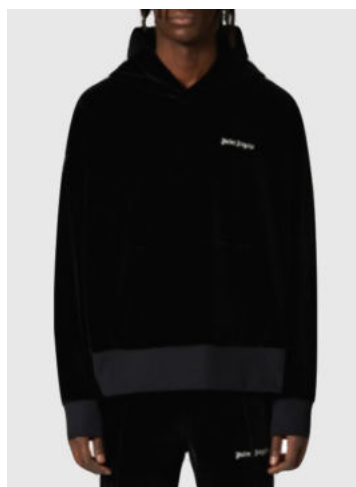

BEAR CLASSIC T-SHIRT
SIZE : XXS,XS,S,M,L,XL,XXL
THB 12,900

BEAR HOODY
SIZE : XS,S,M,L,XL
THB 31,900

BEAR HOODY
SIZE : XS,S,M,L,XL
THB 31,900

BEAR CREW
SIZE : S,M,L,XL
THB 27,500

NEW CLASSIC TRACK JACKET
SIZE : S,M,L,XL
THB 23,900

NEW CLASSIC TRACK JACKET
SIZE : S,M,L,XL
THB 23,900

NYLON TRACK JOGGERS
SIZE : XXS,XS,S,M,L
THB 27,900

NEW CLASSIC TRACK PANTS
SIZE : XS,S,M,L,XL
THB 19,900

FLARE TRACK PANTS
SIZE : XS,S,M,L
THB 21,900

NEW CLASSIC TRACK SHORTS
SIZE : XS,S,M,L,XL
THB 17,900

NEW CLASSIC TRACK SHORTS
SIZE : XS,S,M,L,XL
THB 17,900

NEW CLASSIC TRACK SHORTS
SIZE : XS,S,M,L,XL
THB 17,900

EMBROIDERED TRACK LOGO HOODY
SIZE : S,M,L
THB 31,900

HOODED TRACK DOWN JACKET
SIZE : XXS,XS,S
THB 51,500