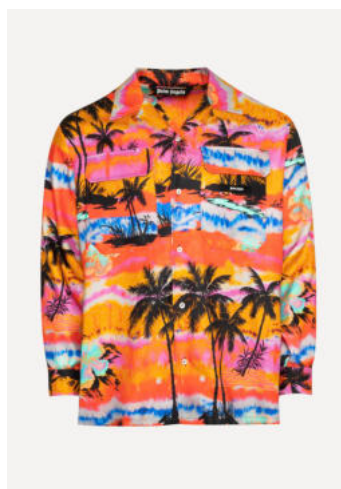

STARRY NIGHT PAJAMA PANTS
SIZE : 42,44
THB 37,500

STARRY NIGHT SWIMSHORTS
SIZE : XS,S,M
THB 13,900

STARRY NIGHT BOWLING SHIRT
SIZE : 44,46
THB 37,900

PSYCHEDELIC PALMS BOWLING SHIRT
SIZE : 42,44
THB 22,900