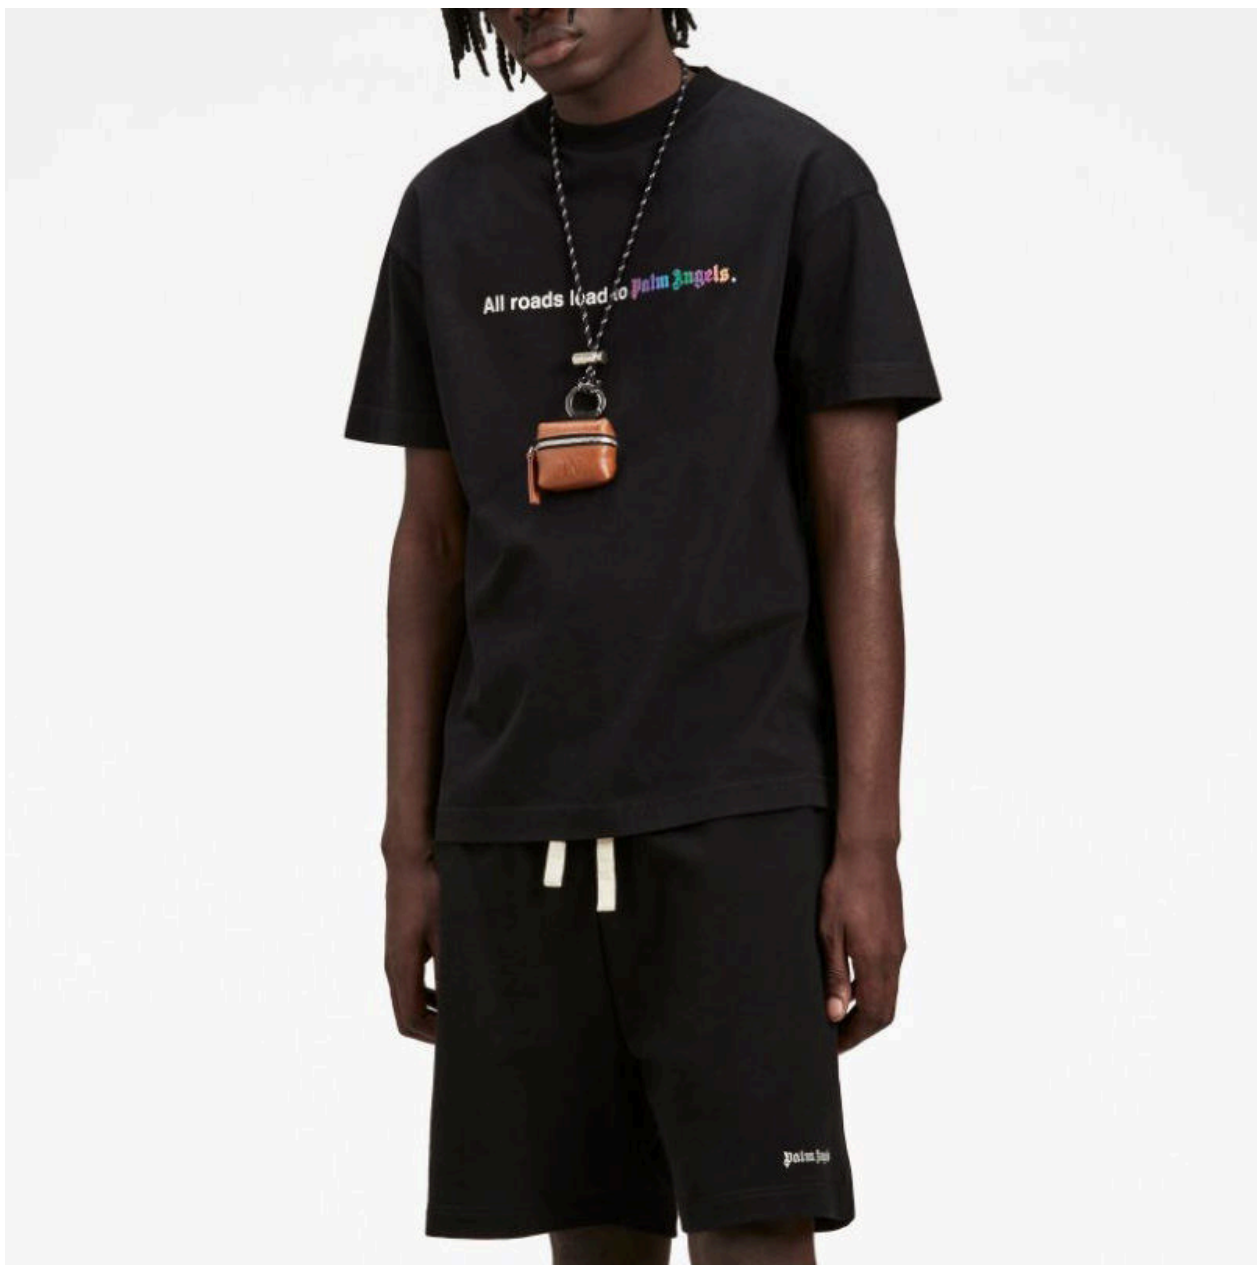

ALL ROADS CLASSIC T-SHIRT
SIZE : S,M,L,XL
THB 13,900