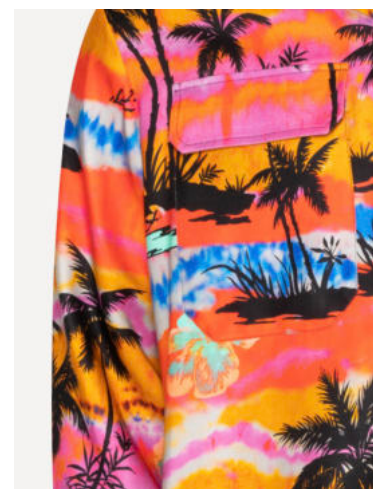

PSYCHEDELIC PALMS SHRT LONG SLEEVE
SIZE : 42,44
THB 41,900