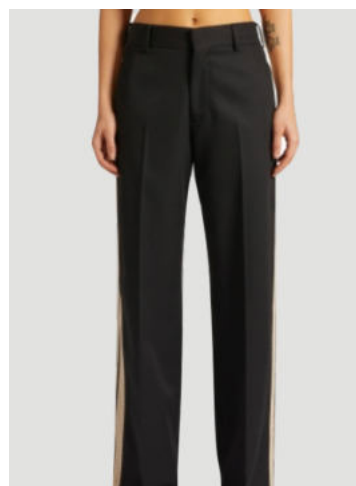

KNIT TAPE SUIT PANTS
SIZE : 36,38
THB 31,900