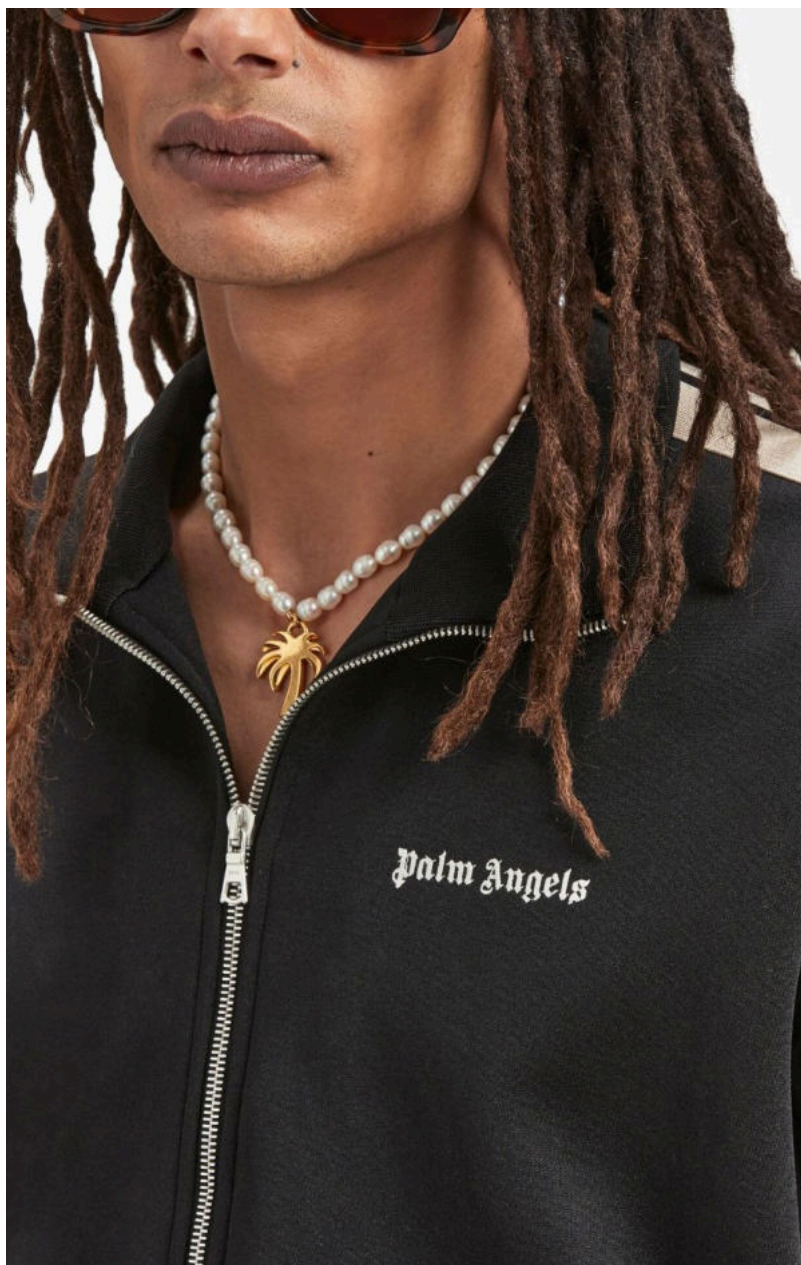

BEAR CLASSIC T-SHIRT
SIZE : XXS,XS,S,M,L,XL,XXL
THB 12,900

BEAR HOODY
SIZE : XS,S,M,L,XL
THB 31,900

BEAR HOODY
SIZE : XS,S,M,L,XL
THB 31,900

BEAR CREW
SIZE : S,M,L,XL
THB 27,500

NEW CLASSIC TRACK JACKET
SIZE : S,M,L,XL
THB 23,900