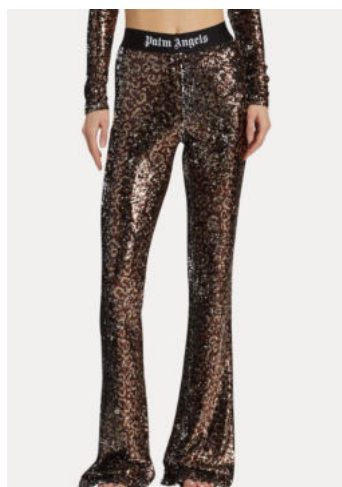

LOGO TAPE SEQUINS FLARE PANTS
SIZE : XS,S,M
THB 36,900