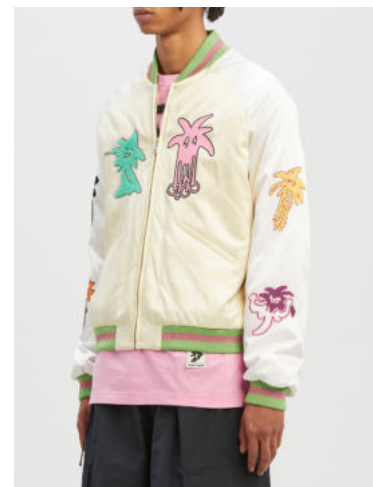

"HUNTER" CLASSIC T-SHIRT
SIZE : XXS,XS,S,M,L,XL,XXL
THB 11,900

PALMITY UNITED CLASSIC T-SHIRT
SIZE : XXS,XS,S,M,L,XL,XXL
THB 13,900

"DOUBY" INTARSIA SWEATER
SIZE : XS,S
THB 25,900

"VIPER" CLASSIC CREWNECK
SIZE : XXS,XS,S
THB 32,500

"LEON" CLASSIC HOODY
SIZE : XXS,XS
THB 23,900

"SKETCHY" CLASSIC CREWNECK
SIZE : XS,S,M,L
THB 21,900

"HUNTER" COACH JACKET
SIZE : S,M,L
THB 45,500

"HUNTER" ZIPPED HOODY
SIZE : XS,S,M
THB 27,500

PALMITY ALLOVER SHIRT LONG SLEEVE
SIZE : 42,44,46,48,54
THB 32,500

PALMITY ALLOVER LOOSE PANTS
SIZE : 42,44,46,52
THB 31,500

PALMITY ALLOVER BOWLING SHIRT
SIZE : 42,44,46,48
THB 22,900

PALMITY QUILTED SUKAJAN
SIZE : M,L
THB 75,500

STARRY NIGHT LINEN COLLAR
SIZE : S,M,L
THB 22,900

STARRY NIGHT PAJAMA PANTS
SIZE : 42,44
THB 37,500

STARRY NIGHT SWIMSHORTS
SIZE : XS,S,M
THB 13,900

STARRY NIGHT BOWLING SHIRT
SIZE : 44,46
THB 37,900

PSYCHEDELIC PALMS BOWLING SHIRT
SIZE : 42,44
THB 22,900