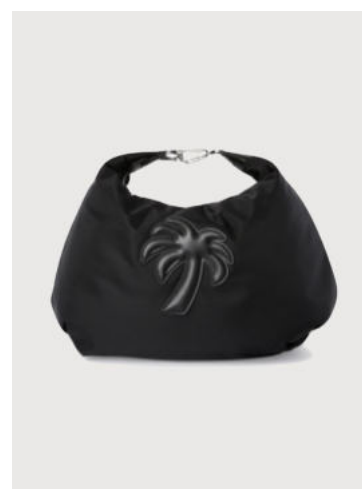

LOGO JQRD SCARF
ONE SIZE
THB 12,900

LOGO JQRD SCARF
ONE SIZE
THB 12,900

"SKETCHY" SHOPPING BAG
ONE SIZE
THB 20,500

"LEON" SHOPPING BAG
ONE SIZE
THB 20,500

"SKETCHY" ZIP CARD HOLDER
ONE SIZE
THB 15,900

MONOGRAM BACKPACK
ONE SIZE
THB 31,900

MONOGRAM TOTE BAG
ONE SIZE
THB 31,900

CLASSIC LOGO BASIC TOTE BAG
ONE SIZE
THB 26,900

CRASH BAG
ONE SIZE
THB 35,500

NYLON BIG PALM HOBO
ONE SIZE
THB 22,900

WOVEN PALM BRIDGE BAG
ONE SIZE
THB 34,900

WOVEN PALM BRIDGE SUEDE BAG
ONE SIZE
THB 34,900