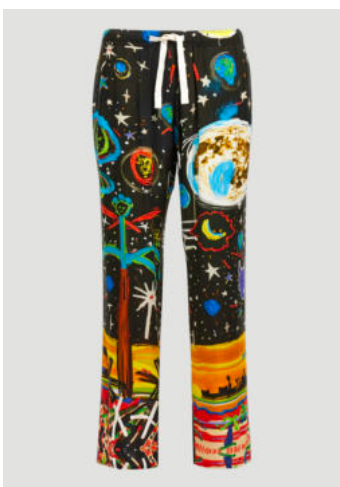

PALMITY ALLOVER LOOSE PANTS
SIZE : 42,44,46,52
THB 31,500

PALMITY ALLOVER BOWLING SHIRT
SIZE : 42,44,46,48
THB 22,900

PALMITY QUILTED SUKAJAN
SIZE : M,L
THB 75,500

STARRY NIGHT LINEN COLLAR
SIZE : S,M,L
THB 22,900

STARRY NIGHT PAJAMA PANTS
SIZE : 42,44
THB 37,500

STARRY NIGHT SWIMSHORTS
SIZE : XS,S,M
THB 13,900

STARRY NIGHT BOWLING SHIRT
SIZE : 44,46
THB 37,900

PSYCHEDELIC PALMS BOWLING SHIRT
SIZE : 42,44
THB 22,900