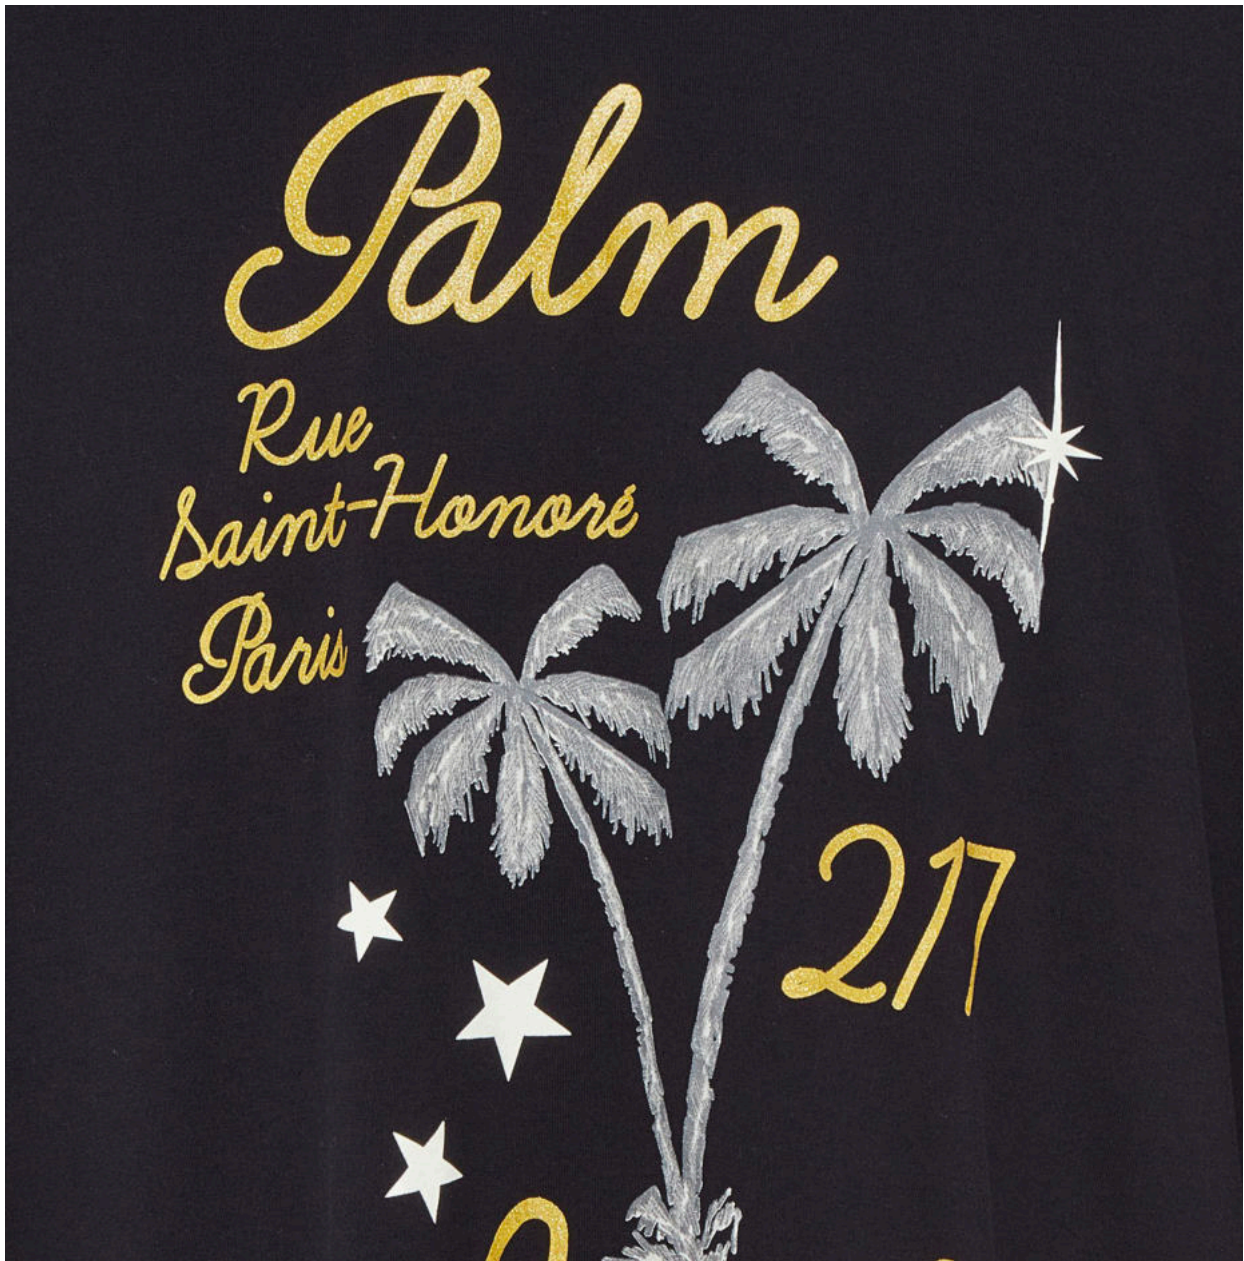

PA MONOGRAM TRACK SHORTS
SIZE : M
THB 27,900

"HUNTER" CLASSIC SWEATSHORTS
SIZE : XS, S
THB 18,900

"HUNTER" CLASSIC SWEATPANTS
SIZE : XXS, XS, S, M
THB 24,500

PA MONOGRAM ZIPPED HOODY
SIZE : XS,S,M
THB 41,500

PA MONOGRAM CORDS SWEATPANTS
SIZE : XS,S
THB 41,900

**PA MONOGRAM TRAVEL PANTS
MILITARY**
SIZE : 42,44
THB 22,900

WINGS CLASSIC T-SHIRT
SIZE : S,M,L,XL
THB 16,900

WINGS CLASSIC T-SHIRT
SIZE : S,M,L,XL
THB 16,900

WINGS CREWNECK
SIZE : S,M,L,XL
THB 27,900

UNIVERSITY T-SHIRT
SIZE : S,M,L,XL,XXL
THB 18,900

UNIVERSITY T-SHIRT
SIZE : S,M,L,XL,XXL
THB 18,900

PALM PARIS OVER T-SHIRT
SIZE : XS,S,M
THB 22,900

PALM PARIS HOODY
SIZE : S,M,L
THB 37,500