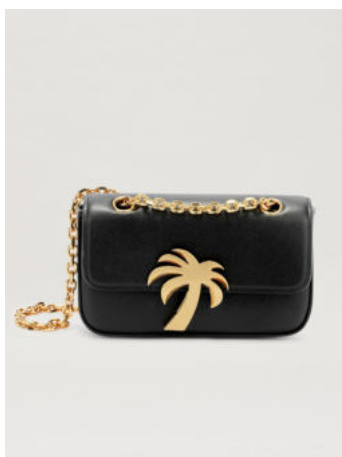

PA MONOGRAM SOCKS
SIZE : S/M,L/XL
THB 3,500

PA MONOGRAM SOCKS
SIZE : S/M,L/XL
THB 3,500

LOGO JQRD SCARF
ONE SIZE
THB 12,900

LOGO JQRD SCARF
ONE SIZE
THB 12,900

PA MONOGRAM CARD HOLDER
ONE SIZE
THB 10,900

PA MONOGRAM CARD HOLDER
ONE SIZE
THB 10,900

LOGO CANVAS TOTE
ONE SIZE
THB 24,900

MONOGRAM BACKPACK
ONE SIZE
THB 31,900

MONOGRAM TOTE BAG
ONE SIZE
THB 31,900

CLASSIC LOGO BASIC TOTE BAG
ONE SIZE
THB 26,900

CRASH BAG
ONE SIZE
THB 35,500

NYLON BIG PALM HOBO
ONE SIZE
THB 22,900

WOVEN PALM BRIDGE BAG
ONE SIZE
THB 34,900

WOVEN PALM BRIDGE SUEDE BAG
ONE SIZE
THB 34,900

PALM BRIDGE CHAIN BAG
ONE SIZE
THB 46,500

FUR PALM BRIDGE BAG
ONE SIZE
THB 39,500

**PALM RAFIA BASKET BAG
ONESIZE
THB 20,900**

**PALM RAFIA BASKET BAG
ONESIZE
THB 20,900**

**WOVEN PALM BUCKET BAG
ONESIZE
THB 22,900**

**WOVEN PALM BUCKET BAG
ONESIZE
THB 22,900**

**PALM POUCH + CARD HOLDER
ONESIZE
THB 17,500**

PALMS CLASSIC EARRINGS
ONE SIZE
THB 7,900