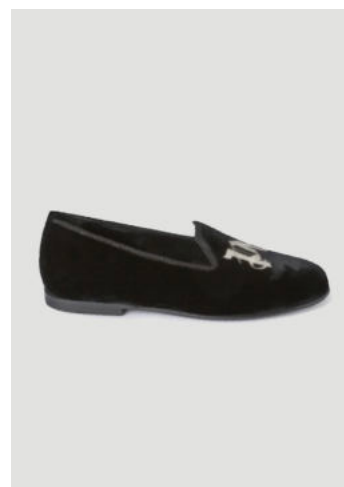

PALM CHARM NECKLACE
ONE SIZE
THB 9,900

PALM CHARM NECKLACE
ONE SIZE
THB 9,900

PALM ANGELS

OTHER ACCESSORIES

**CLASSIC LOGO CUP
ONE SIZE
THB 2,100**

**CLASSIC LOGO CUP
ONE SIZE
THB 2,100**

**CLASSIC LOGO AIRPODS CS 3RD
ONE SIZE
THB 3,900**

**CLASSIC LOGO IPHONE CASE
14 PROMAX
ONE SIZE
THB 4,500**

**BASIC LOGO IPHONE CASE
14 PROMAX
ONE SIZE
THB 4,500**

PALM BEACH MULE
SIZE :36,37,38,39
THB 28,900

PALM BEACH MULE
SIZE :37,38,39
THB 28,900

PA MONOGRAM SLIP-ON
SIZE : 36,37,38,42,43,44
THB 24,900

PALM HEEL ANKLE BOOT
SIZE : 37,38
THB 39,900

PALM HEEL ANKLE BOOT
SIZE : 36,37,38
THB 39,900

PALM OPEN TOE MULE
SIZE : 37,38,39
THB 29,500

TRACK PALM 1
SIZE : 40,41,42,43,44,45
THB 17,900

TRACK PALM 1
SIZE : 40,41,42,43,44,45
THB 17,900