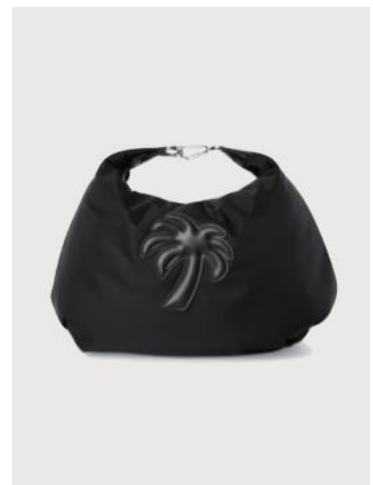

LOGO CANVAS TOTE
ONE SIZE
THB 24,900

MONOGRAM BACKPACK
ONE SIZE
THB 31,900

MONOGRAM TOTE BAG
ONE SIZE
THB 31,900

CLASSIC LOGO BASIC TOTE BAG
ONE SIZE
THB 26,900

CRASH BAG
ONE SIZE
THB 35,500

NYLON BIG PALM HOBO
ONE SIZE
THB 22,900

WOVEN PALM BRIDGE BAG
ONE SIZE
THB 34,900

WOVEN PALM BRIDGE SUEDE BAG
ONE SIZE
THB 34,900

PALM BRIDGE CHAIN BAG
ONE SIZE
THB 46,500

FUR PALM BRIDGE BAG
ONE SIZE
THB 39,500

**PALM RAFIA BASKET BAG
ONESIZE
THB 20,900**

**PALM RAFIA BASKET BAG
ONESIZE
THB 20,900**

**WOVEN PALM BUCKET BAG
ONESIZE
THB 22,900**

**WOVEN PALM BUCKET BAG
ONESIZE
THB 22,900**

**PALM POUCH + CARD HOLDER
ONESIZE
THB 17,500**

PALMS CLASSIC EARRINGS
ONE SIZE
THB 7,900