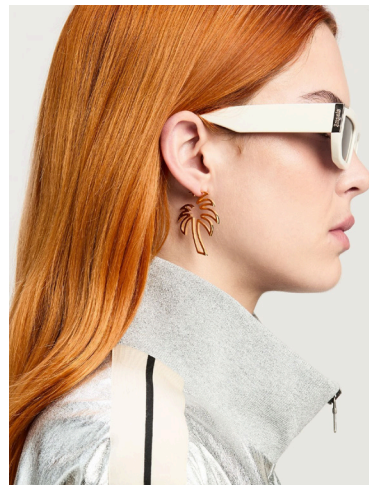

NECK LOGO BUCKET HAT
ONE SIZE
THB 8,900 NOW / **NOW THB 5,340**

LOGO PLATE NECKLACE
ONE SIZE
THB 11,900 / NOW THB 7,140

PALM STRASS NECKLACE
ONE SIZE
THB 11,900 / NOW THB 7,140

PALM LOGO NECKLACE
ONE SIZE
THB 11,500 / NOW THB 6,900

ANGELS LOGO NECKLACE
ONE SIZE
THB 11,500 / NOW THB 6,900

PALM OUTLINE EARRINGS
ONE SIZE
THB 11,900 / NOW THB 7,140

LOGO PLATE BRACELET
ONE SIZE
THB 8,500 / **NOW THB 5,100**

LOGO PLATE BRACELET
ONE SIZE
THB 8,500 / **NOW THB 5,100**

PA MONOGRAM CORDS BRACELET
ONE SIZE
THB 8,500 / **NOW THB 5,100**

SOLARIZED CLASSIC LOGO TOTE
ONE SIZE
THB 23,500 / **NOW THB 14,100**

LEATHER GIORGINA BAG
ONE SIZE
THB 18,900 / **NOW THB 11,340**

CLASSIC LOGO POOL SLIDER
SIZE : 40,41,42,43
THB 10,900 / **NOW THB 6,540**