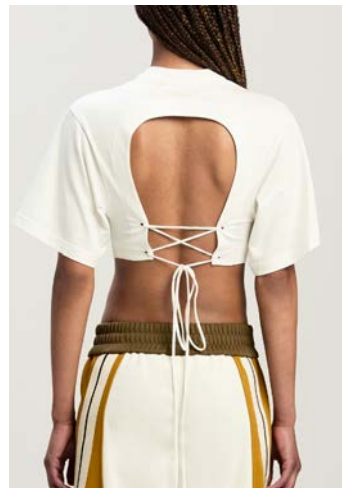

PA MONOGRAM CRISS-CROSSED TOP
SIZE : XXS,XS,S,M
THB 18,500