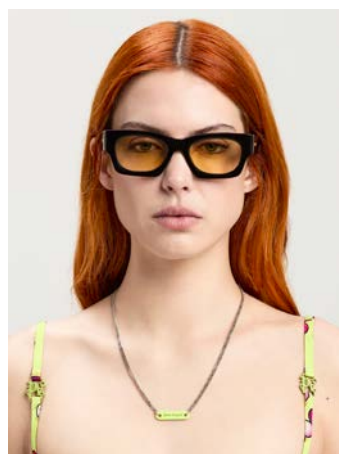

LOGO PLATE NECKLACE
ONE SIZE
THB 11,900