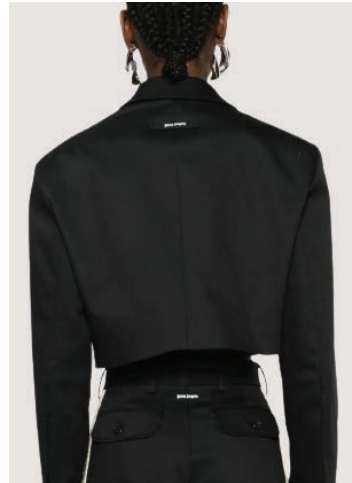

LABEL CROPPED BLAZER
SIZE : 38,40
THB 47,500