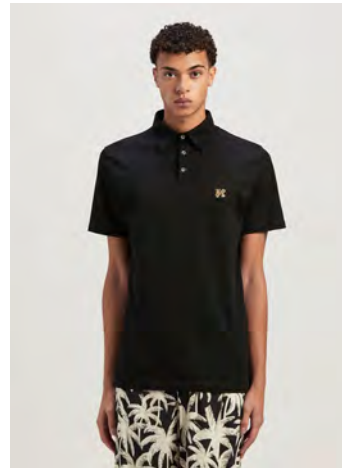

MONOGRAM TRACK SHORTS
SIZE : XS,S,L
THB 17,900

MONOGRAM TRACK SHORTS
SIZE : XS,S,M,L
THB 17,900

MONOGRAM TRACK SHORTS
SIZE : S,L
THB 17,900

PALMS ALLOVER TRACK JACKET
SIZE : M,L
THB 27,900

PALMS ALLOVER TRACK PANTS
SIZE : XS
THB 25,900

PALMS ALLOVER TRACK JACKET
SIZE : L
THB 27,900

PALMS ALLOVER TRACK PANTS
SIZE : S,M
THB 25,900

PALMS ALLOVER TRACK PANTS
SIZE : XS
THB 25,900

MONOGRAM PIN POLO
SIZE : M,L,XL
THB 19,900

PALMS ALLOVER SHIRT
SIZE : 52
THB 22,500