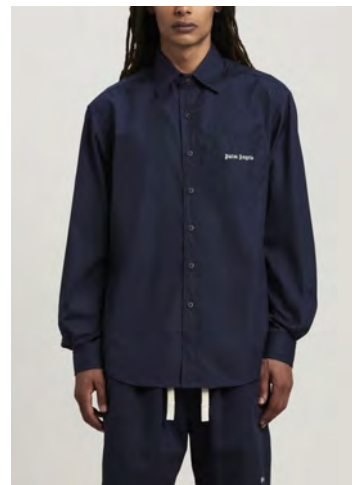

CLASSIC LOGO TRACK
SIZE : S,M,L,XL
THB 24,900

CLASSIC LOGO LINEN TRACK
SIZE : S,M,L
THB 46,900

CLASSIC LOGO BOMBER TRACK
SIZE : S,M,L,XL
THB 24,900

CHECK BACK LOGO OVERSHIRT
SIZE : XXS,XS,S
THB 39,500

VELVET BACK LOGO OVERSHIRT
SIZE : XXS,XS,S
THB 36,500

CLASSIC LOGO SHIRT
SIZE : S,M,L
THB 16,900

CLASSIC LOGO SHIRT
SIZE : S,M,L
THB 16,900

MONOGRAM STRIPED SHIRT
SIZE : 42,44,46,48
THB 23,900

MONOGRAM SHIRT
SIZE : 42,44,46,48
THB 23,900

MONOGRAM POCKET BLAZER
SIZE : 44,46
THB 37,900