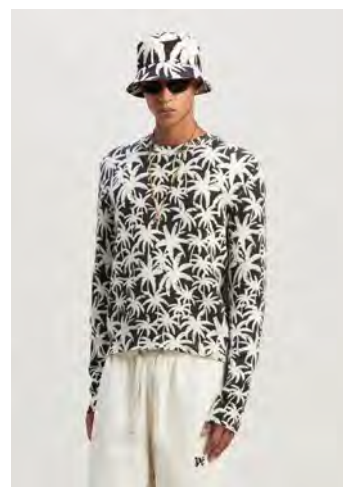

PALMS ALLOVER TRACK JACKET
SIZE : L
THB 27,900

PALMS ALLOVER TRACK PANTS
SIZE : S,M
THB 25,900

PALMS ALLOVER TRACK PANTS
SIZE : XS
THB 25,900

MONOGRAM PIN POLO
SIZE : M,L,XL
THB 19,900

PALMS ALLOVER SHIRT
SIZE : 52
THB 22,500