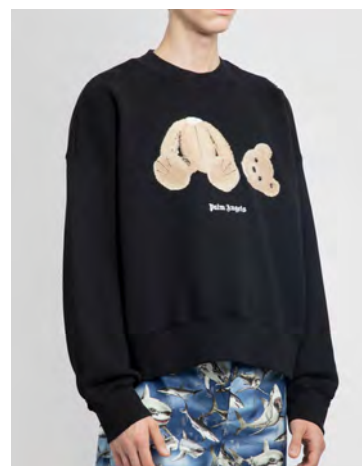

PA MONOGRAM CLASSIC TRACK JACKET
SIZE : S
THB 23,900

PA MONOGRAM CLASSIC TRACK PANTS
SIZE : S
THB 19,900

**LOGO DENIM PATCHES
REGULAR 5 POCKET
SIZE : 31,32,34
THB 29,500**

**LOGO DENIM PATCHES
REGULAR 5 POCKET
SIZE : 30,31,33
THB 29,500**

**CURVED LOGO BACK 5 POCKETS
SIZE : 28
THB 29,500**

LOGO LOOSE 5 POCKETS
SIZE : 28,30,32
THB 22,900

LOGO RAW WASH LOOSE 5 POCKETS
SIZE : 28,30
THB 23,900

LOGO COTTON TRAVEL PANTS
SIZE : 44
THB 22,900

LOGO COTTON TRAVEL PANTS
SIZE : 42,44,46
THB 22,900

MONOGRAM SWEATSHORTS
SIZE : XXS,XS
THB 18,900

BEAR HOODY
SIZE : XS,S,M,L,XL
THB 31,900

BEAR HOODY
SIZE : XS,S,M,L,XL
THB 31,900

BEAR CREW
SIZE : S,M,L,XL
THB 27,500

SHARK CLASSIC T-SHIRT
SIZE : XS
THB 12,900