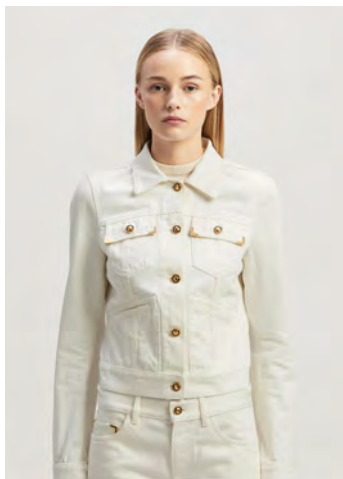

MONOGRAM JACQUARD CARDIGAN
SIZE : XXS, XS, S, M
THB 51,900

MONOGRAM JACQUARD SHORTS
SIZE : XXS, XS, S, M
THB 28,500

CURVED LOGO SWEATER
SIZE : XS,S,M
THB 17,900

CURVED LOGO SWEATER
SIZE : XS,S,M
THB 17,900

CURVED LOGO KNIT HOODY
SIZE : XXS,XS,S,M
THB 22,500

CURVED LOGO CARDIGAN
SIZE : XS,S,M,L
THB 26,900

CURVED LOGO CARDIGAN
SIZE : XS,S,M,L
THB 26,900

MONOGRAM STUD SWEATER
SIZE : XS,S
THB 41,900

MONOGRAM STUD ZIP SWEATER
SIZE : XS,M
THB 51,900

MONOGRAM HOODY
SIZE : XS,S
THB 28,900

MONOGRAM SWEATSHORTS
SIZE : XS,S
THB 16,900

MONOGRAM JACQUARD SWEATER
SIZE : XS,S,M
THB 35,900

WW DENIM JACKET
SIZE : S,M
THB 42,500

MONOGRAM ALLOVER SHIRT
SIZE : 36,38,40
THB 28,500