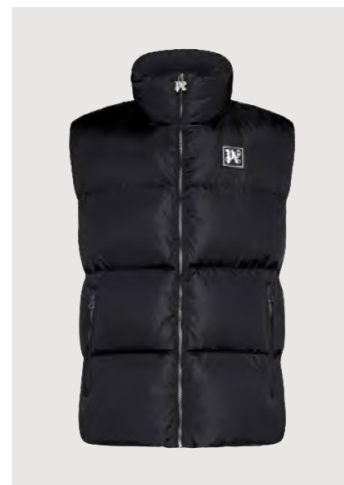

PA SKI CLUB PADDED PANTS
SIZE : S
THB 54,500

PA PALMS SKI PADDED JACKET
SIZE : S
THB 119,000

PA PALMS SKI PADDED PANTS
SIZE : S
THB 81,500

MONOGRAM SKI DOWN
SIZE : XS,S,M
THB 51,500

MONOGRAM SKI DOWN VEST
SIZE : M
THB 47,500