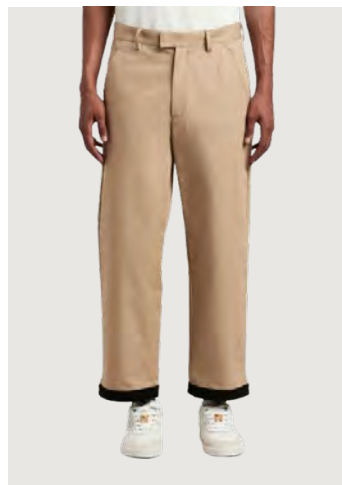

COTTON STRAIGHT LEG PANTS
SIZE : 42,44,46,48
THB 27,900