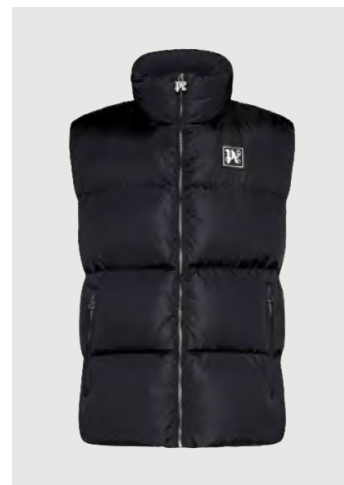

MONOGRAM SKI DOWN VEST
SIZE : M
THB 47,500