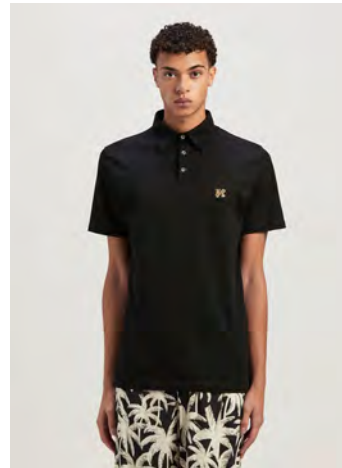

PALMS ALLOVER TRACK PANTS
SIZE : XS
THB 25,900

PALMS ALLOVER TRACK JACKET
SIZE : L
THB 27,900

PALMS ALLOVER TRACK PANTS
SIZE : S,M
THB 25,900

PALMS ALLOVER TRACK PANTS
SIZE : XS
THB 25,900

MONOGRAM PIN POLO
SIZE : M,L,XL
THB 19,900

CURVED LOGO CARDIGAN
SIZE : S,L
THB 23,500

CURVED LOGO SWEATERREC
SIZE : S,M,L
THB 17,900

CURVED LOGO SWEATERREC
SIZE : XXS,XS,S,M,L
THB 17,900

CURVED LOGO ZIP KNIT HOODY
SIZE : S,M,L
THB 25,900

CURVED LOGO ZIP KNIT HOODY
SIZE : S,M,L
THB 25,900