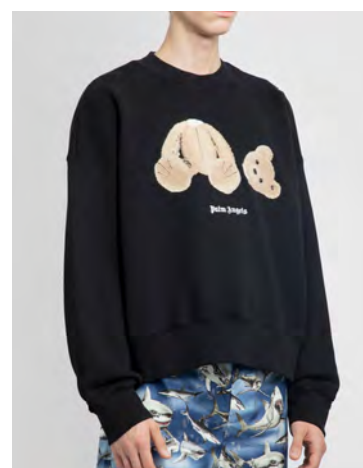

**LOGO DENIM PATCHES
REGULAR 5 POCKET
SIZE : 30,31,33
THB 29,500**

**CURVED LOGO BACK 5 POCKETS
SIZE : 28
THB 29,500**

LOGO LOOSE 5 POCKETS
SIZE : 28,30,32
THB 22,900

LOGO RAW WASH LOOSE 5 POCKETS
SIZE : 28,30
THB 23,900

LOGO COTTON TRAVEL PANTS
SIZE : 44
THB 22,900

LOGO COTTON TRAVEL PANTS
SIZE : 42,44,46
THB 22,900

MONOGRAM SWEATSHORTS
SIZE : XXS,XS
THB 18,900

BEAR HOODIE
SIZE : XS,S,M,L,XL
THB 31,900

BEAR HOODIE
SIZE : XS,S,M,L,XL
THB 31,900

BEAR CREW
SIZE : S,M,L,XL
THB 27,500

SHARK CLASSIC T-SHIRT
SIZE : XS
THB 12,900

SHARK CLASSIC T-SHIRT
SIZE : XS,S
THB 12,900

SHARK CLASSIC T-SHIRT
SIZE : XXS,M,L
THB 12,900

SHARK CLASSIC T-SHIRT
SIZE : XXS,S,M,L,XL
THB 12,900