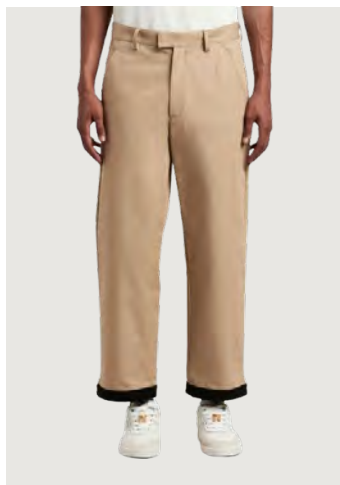

COTTON STRAIGHT LEG PANTS
SIZE : 42,44,46,48
THB 27,900