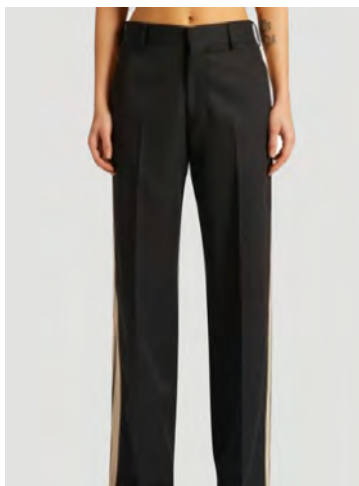

MONOGRAM JACQUARD STRAPS DRESS
SIZE : XXS,S
THB 32,500

MONOGRAM JACQUARD MINI DRESS
SIZE : XXS,XS,S
THB 39,900

MONOGRAM JACQUARD MINI DRESS
SIZE : XXS,XS,S
THB 39,900

MONOGRAM JACQUARD OPEN BACK DRESS
SIZE : XS,S
THB 59,500

LOGO RIB DRESS
SIZE : XXS, XS, S
THB 22,900

CLASSIC LOGO RIB TOP
SIZE : M
THB 10,900

CLASSIC LOGO SWEATER
SIZE : XS, S
THB 22,900

CLASSIC LOGO SWEATER
SIZE : XXS, XS, S
THB 22,900

KNIT TAPE SUIT PANTS
SIZE : 36
THB 31,900