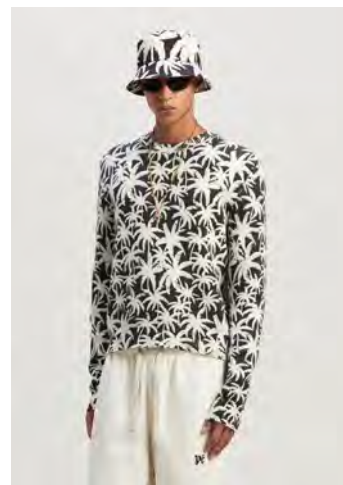

PALMS ALLOVER ROUNDNECK
SIZE : S,M,L
THB 47,500