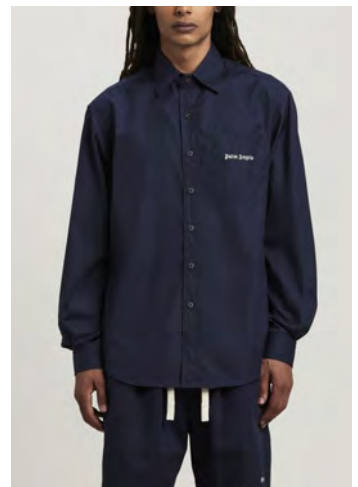

CLASSIC LOGO TRACK
SIZE : S,M,L,XL
THB 24,900

CLASSIC LOGO LINEN TRACK
SIZE : S,M,L
THB 46,900

CLASSIC LOGO BOMBER TRACK
SIZE : S,M,L,XL
THB 24,900

CHECK BACK LOGO OVERSHIRT
SIZE : XXS, XS, S
THB 39,500

VELVET BACK LOGO OVERSHIRT
SIZE : XXS, XS, S
THB 36,500

CLASSIC LOGO SHIRT
SIZE : S,M,L
THB 16,900

CLASSIC LOGO SHIRT
SIZE : S,M,L
THB 16,900

MONOGRAM STRIPED SHIRT
SIZE : 42,44,46,48
THB 23,900

MONOGRAM SHIRT
SIZE : 42,44,46,48
THB 23,900

MONOGRAM POCKET BLAZER
SIZE : 44,46
THB 37,900