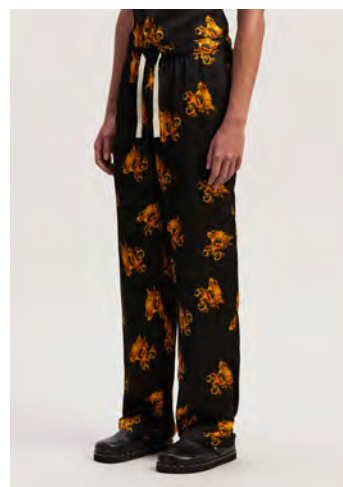

BURNING MONOGRAM LOOSE PANTS
SIZE :42,44
THB 27,900