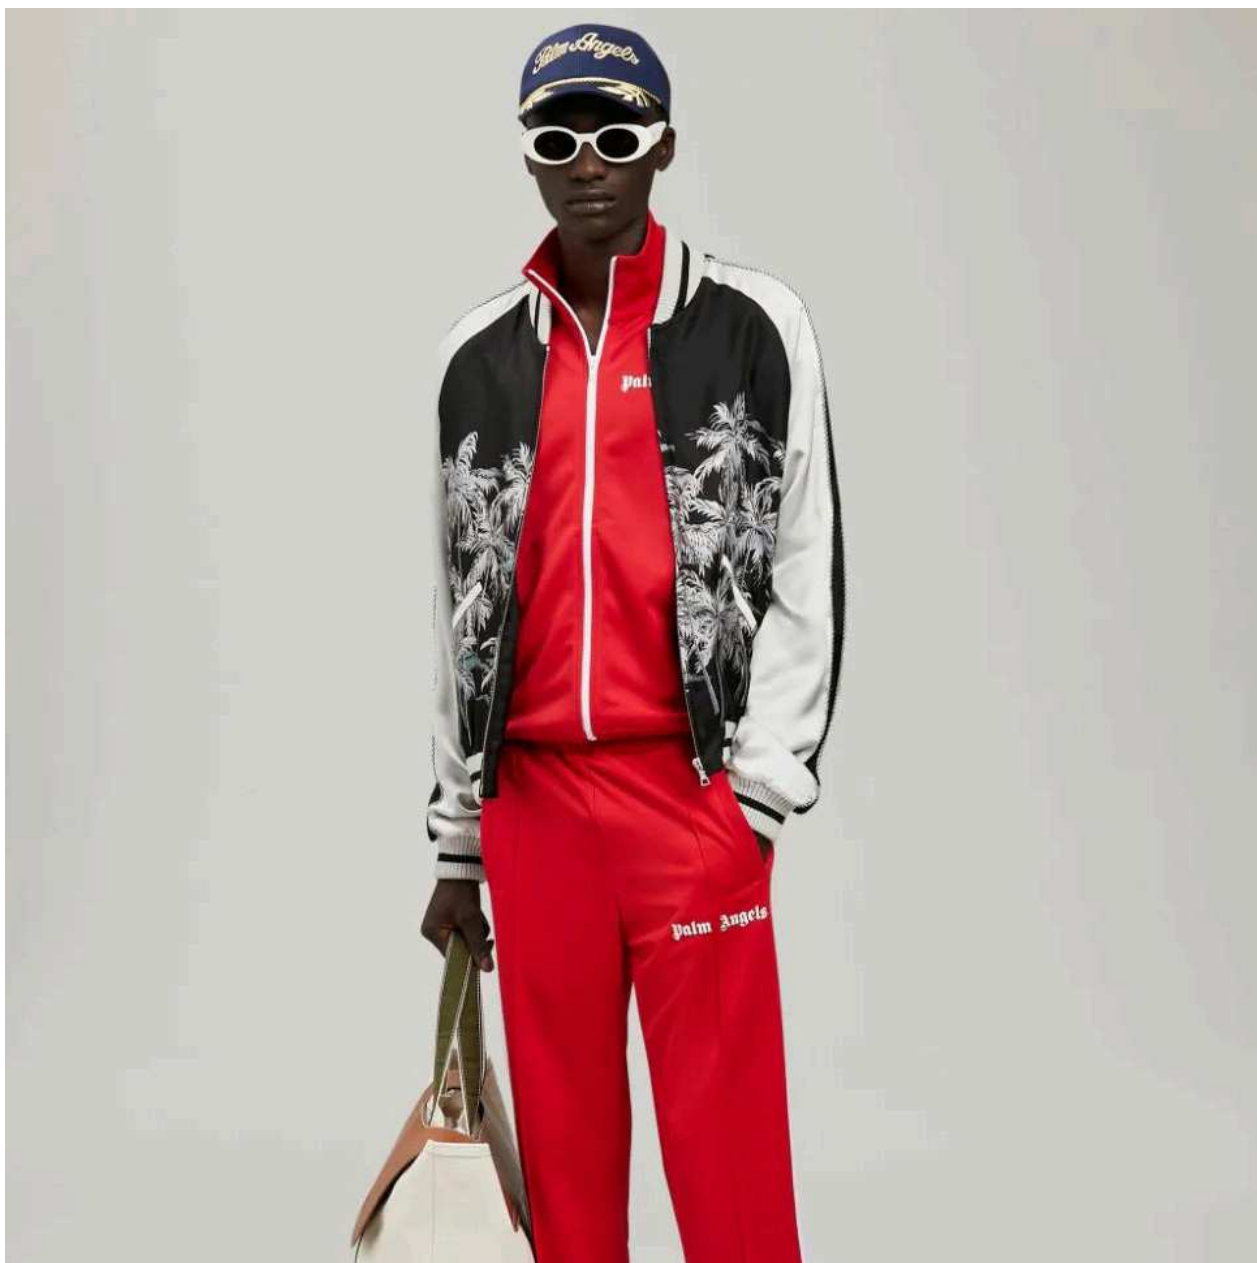

CLASSIC TRACK JACKET
SIZE : XXS,XS,S,M
THB 18,900

CLASSIC TRACK PANTS
SIZE : XS,S,M,L,XL
THB 15,900

CLASSIC TRACK SHORTS
SIZE : XS
THB 13,500