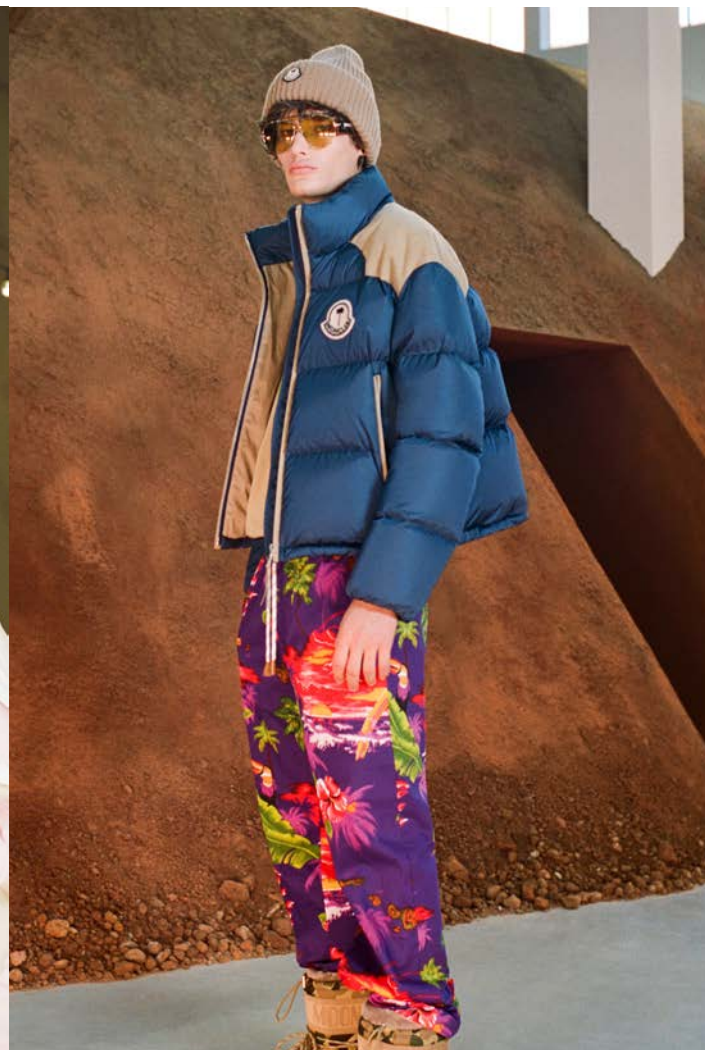

PAMAMINT JACKET
SIZE : 0,1
THB 80,500

KELSEY JACKET
SIZE : 1,2,3
THB 76,500

PALM ANGELS X MONCLER

MEN / READY TO WEAR

KAMAKOU VEST
SIZE : 1,2,3
THB 56,500

PALM ANGELS X MONCLER

MEN / READY TO WEAR

HAWAIIAN PRINT SHIRT
SIZE : 38,40,46
THB 22,000