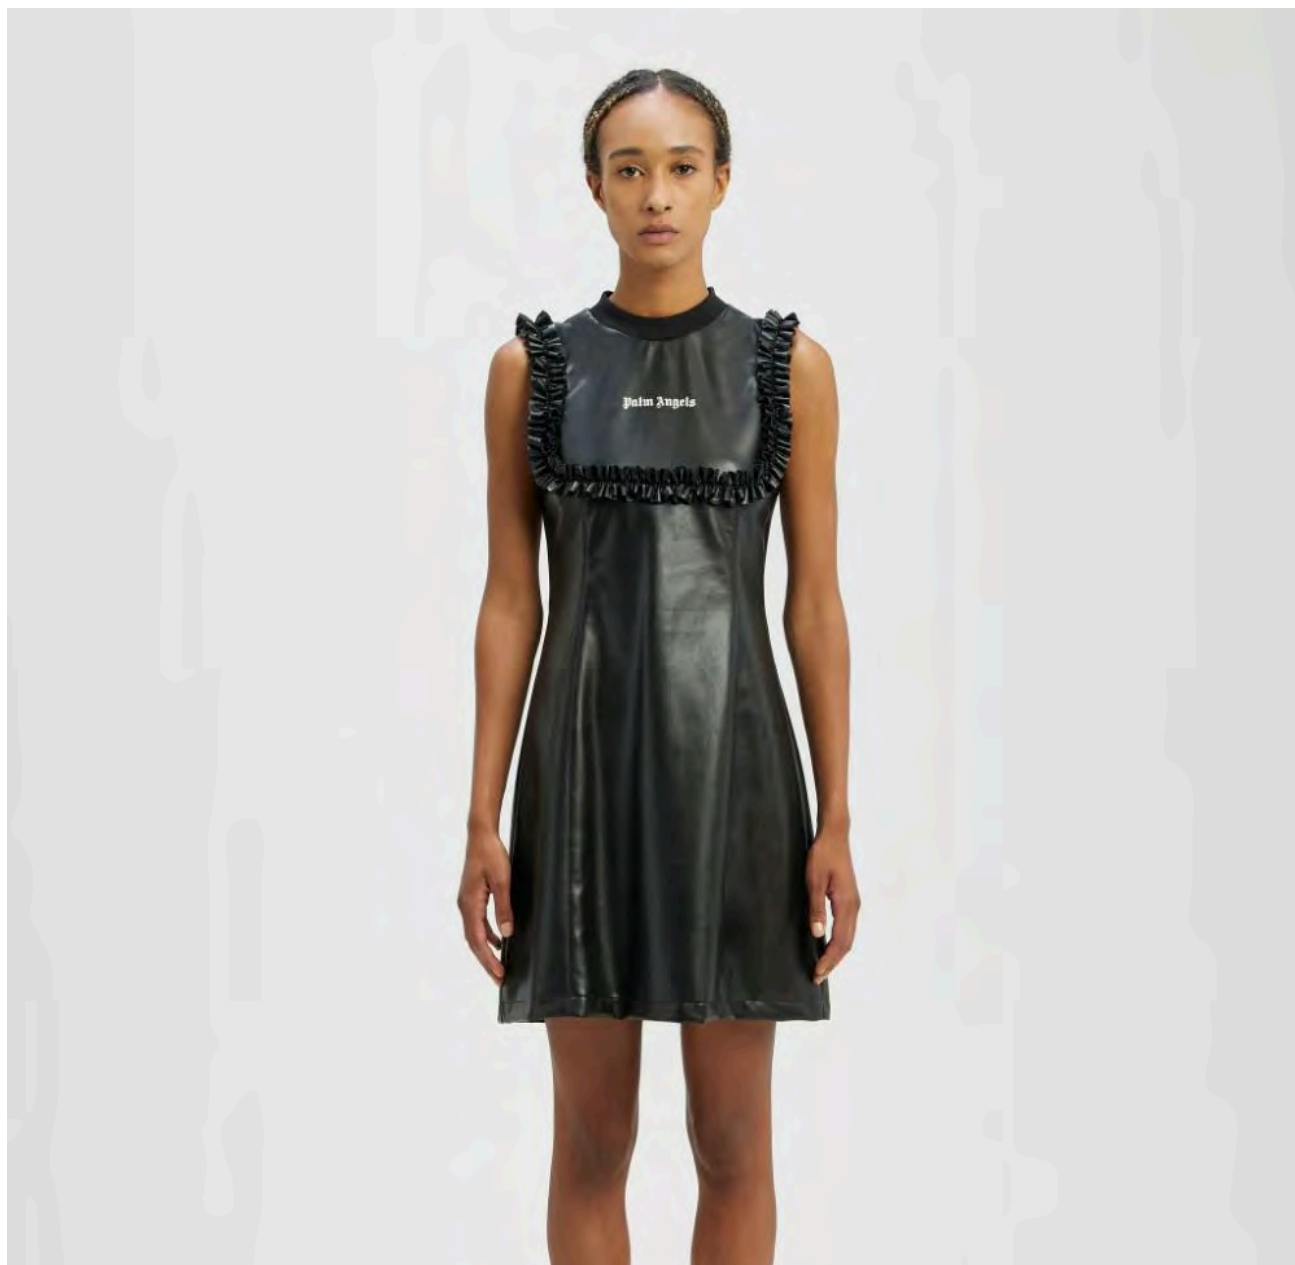

HAWAIIAN DREAM LOGO SPORT TOP
SIZE : XS,S
THB 9,900