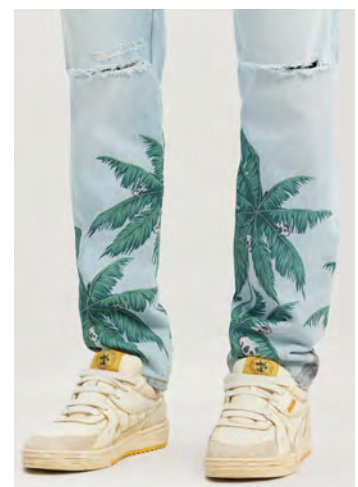

CLASSIC LOGO OVER T-SHIRT
SIZE : XS,S,M,L
THB 11,900

CLASSIC LOGO OVER T-SHIRT
SIZE : L
THB 9,900

CURVED LOGO BACK 5 POCKETS
SIZE : 28,29,30,31,32,33,34
THB 29,500

BULL LOGO PATCH REG 5 POCKETS
SIZE : 30,32,34
THB 23,900

L WASH LOGO PATCH REG 5 POCKETS
SIZE : 30,31,33,34
THB 23,900

LIGHT WASH SUNSET LOOSE DENIM
SIZE : XXS, XS, S, M
THB 27,900

L WASH PALMS 5 POCKETS
SIZE : 28,30,32,34
THB 25,900

METALLIC WHITE WASH REG 5 POCKET
SIZE : 28,32
THB 22,900