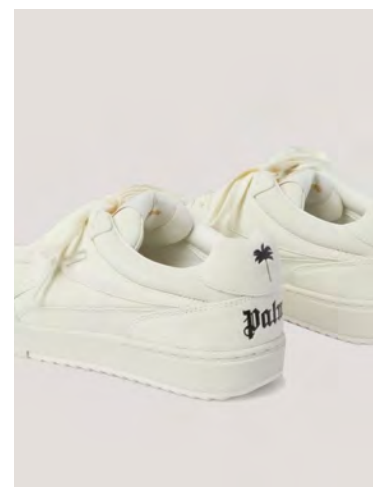

MINI BEAR BASEBALL CAP
SIZE : I,II
THB 6,900

LOGO BASEBALL CAP
SIZE : I,II
THB 5,900

CLASSIC LOGO CUP
ONE SIZE
THB 2,500

CLASSIC LOGO CUP
ONE SIZE
THB 2,500

I LOVE PA CUP
ONE SIZE
THB 2,500

CLASSIC LOGO CUP
ONE SIZE
THB 2,100

CLASSIC LOGO CUP
ONE SIZE
THB 2,100

SAVE THE OCEAN BOTTLE
ONE SIZE
THB 5,900

PA BEAR KEYCHAIN
ONE SIZE
THB 6,000

PALM ANGELS BEAR
ONE SIZE
THB 11,900

MOONBOOT X PALM ANGELS
SIZE : 42/4
THB 21,900

**PALM 1 LEATHER
SIZE : 41,42,43,44
THB 15,900**

**PALM 1 LEATHER
SIZE : 41,42,43,44
THB 15,900**

**PALM ANGELS UNIVERSITY ORIGINAL SUEDE
SIZE : 40,41,42,43
THB 18,900**

PALM ANGELS LOGO SKATERS LOW
SIZE : 36,37,38,39
THB 11,900

VINTAGE LOGO PALM
SIZE : 36,37,38,39
THB 17,900