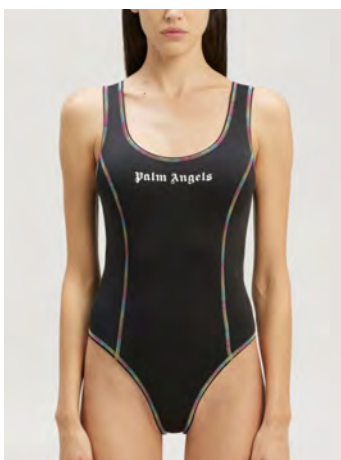

GD OVERLOGO SHIRT DRESS
SIZE : 36,38
THB 20,900

GD OVERLOGO SHIRT DRESS
SIZE : 36,38
THB 20,900

L WASH STRAIGHT LEG 5 POCKETS
SIZE : 25,26,27,28,29,30
THB 22,900

SURF LOGO ONE PIECE SWIMSUIT
SIZE : XS,S
THB 14,900