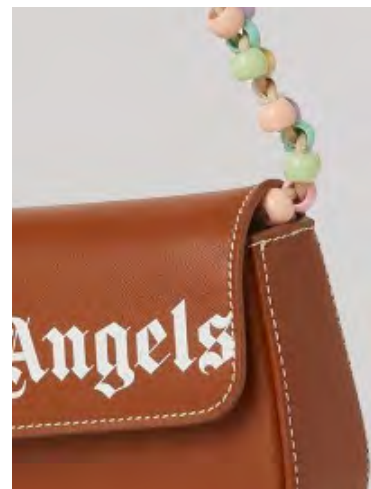

I LOVE PA ZIPPED CARD HOLDER
ONE SIZE
THB 15,900

I LOVE PA CARD HOLDER
ONE SIZE
THB 10,900

I LOVE PA SHOPPING BAG
ONE SIZE
THB 17,900

I LOVE PA MINI BEACH TOTE BAG
ONE SIZE
THB 28,900

RAINOW BEACH CARD HOLDER
ONE SIZE
THB 12,500

RAINBOW POUCH + CARD HOLDER
ONE SIZE
THB 19,900

RAINBOW BEACH ZIP CARD HOLDER
ONE SIZE
THB 16,900

BEADS STRAP CRASH BAG
ONE SIZE
THB 34,500

CRASH BAG MINI
ONE SIZE
THB 23,500

CRASH BAG MINI
ONE SIZE
THB 22,900