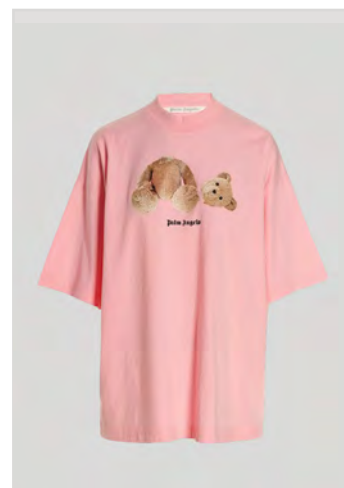

NEOPRENE SURF ONE PIECE
SIZE : XS,S
THB 12,900

RIPPED PA BEAR CROPPED T-SHIRT
SIZE : XXS,XS,S,M
THB 17,900

RIPPED PA BEAR FITTED HOODY
SIZE : XS,S
THB 28,900

RIPPED PA BEAR OVERTEE
SIZE : XXS,S
THB 19,900

BEAR CROPPED T-SHIRT
SIZE : XXS, XS, S, M
THB 11,500

BEAR CROPPED T-SHIRT
SIZE : XXS, XS, S, M
THB 10,900

BEAR CROPPED T-SHIRT
SIZE : XXS, XS, S, M
THB 10,900

BEAR CROPPED T-SHIRT
SIZE : XXS, M
THB 11,500

BEAR LOOSE T-SHIRT
SIZE : XXS,XS,S
THB 12,900

BEAR LOOSE T-SHIRT
SIZE : XXS,XS,S,M
THB 12,900

BEAR LOOSE T-SHIRT
SIZE : XXS, XS, S, M, L
THB 12,900

BEAR LOOSE T-SHIRT
SIZE : XXS, XS, S, M, L
THB 12,900

BEAR LOOSE T-SHIRT
SIZE : XXS,S
THB 11,900