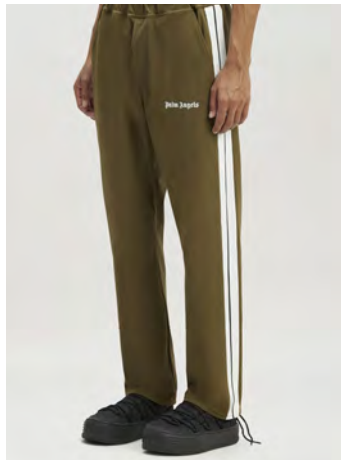

BEAR HOODY
SIZE : L
THB 28,900

PINK SUNSET BOWLING SHIRT
SIZE : 48,50
THB 28,500

PINK SUNSET TRACK SHORTS
SIZE : M
THB 13,900

SIDE LOGO COACH JACKET
SIZE : XS,S,M,L
THB 22,900

PERFORMANCE CARGO PANTS
SIZE : XXS,XS,S,M
THB 21,900