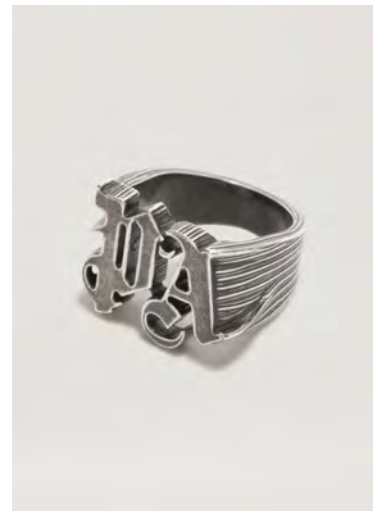

**BEAR HEAD NECKLACE
ONE SIZE
THB 19,900**

**ANGELS BEADS NECKLACE
ONE SIZE
THB 11,900**

**PALM EARRINGS
ONE SIZE
THB 10,900**

**PA RING
ONE SIZE
THB 12,900**

**PA RING
ONE SIZE
THB 12,900**

**PALM BEACH BELT
ONE SIZE
THB 13,900**

MINI BEAR BASEBALL CAP
SIZE : I,II
THB 6,900

LOGO BASEBALL CAP
SIZE : I,II
THB 5,900

CLASSIC LOGO CUP
ONE SIZE
THB 2,500

CLASSIC LOGO CUP
ONE SIZE
THB 2,500

I LOVE PA CUP
ONE SIZE
THB 2,500

CLASSIC LOGO CUP
ONE SIZE
THB 2,100