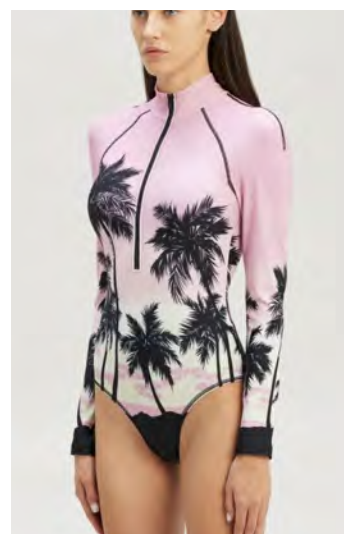

PINK SUNSET BOWLING SHIRT
SIZE : 36,38
THB 33,900

PINK SUNSET PAJAMA PANTS
SIZE : 36,38
THB 31,900

PINK SUNSET STRAPS MIDI DRESS
SIZE :36,38
THB 46,500

PINK SUNSET SHORT KAFTAN
SIZE :36,38
THB 56,500

PINK SUNSET ONE PIECE SWIMSUIT
SIZE : XS,S
THB 11,900