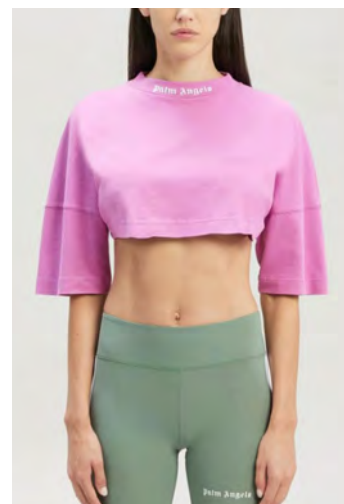

KNIT TAPE BLAZER
SIZE : 36,38
THB 46,500

KNIT TAPE SUIT PANTS
SIZE : 36,38
THB 27,900

LEATHER EFFCT LOOSE TRACKPANT
SIZE : XXS,XS,S,M
THB 20,900

LUREX STRIPES KNIT TOP
SIZE : XXS,XS,S,M
THB 21,500

LUREX STRIPES KNIT LOGO PANTS
SIZE : XXS,XS,S,M
THB 25,900

REVERSED WAISTBAND CHINO PANT
SIZE : XXS,XS,S
THB 22,500

REVERSE WAISTBAND SHORTS
SIZE : XS,S
THB 18,900

CROPPED CLASSIC OVERLOGO T-SHIRT
SIZE : XXS,XS,S
THB 9,500

CURVED LOGO BACK ZIP CROPPED
SIZE : XXS,XS,S,M,L
THB 13,900