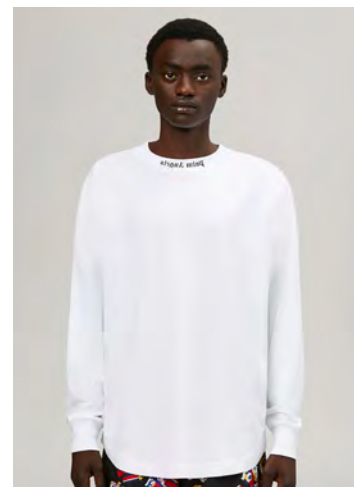

CLASSIC LOGO POLO SHIRT
SIZE : XS,S,M,L,XL,XXL
THB 18,900

CLASSIC LOGO OVER T-SHIRT
SIZE : XXS, XS, S, M, L, XL
THB 10,900

CLASSIC LOGO OVER T-SHIRT
SIZE : XXS, XS, S, M, L
THB 10,900

CLASSIC LOGO OVER T-SHIRT
SIZE : XS, S, M, L, XL
THB 10,900

CLASSIC LOGO OVER T-SHIRT
SIZE : XS,S,M,L
THB 11,900

CLASSIC LOGO OVER T-SHIRT
SIZE : L
THB 9,900

CURVED LOGO BACK 5 POCKETS
SIZE : 28,29,30,31,32,33,34
THB 29,500

BULL LOGO PATCH REG 5 POCKETS
SIZE : 30,32,34
THB 23,900