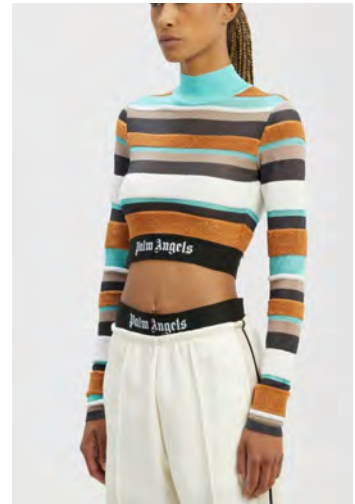

KNIT TAPE BLAZER
SIZE : 36,38
THB 46,500

KNIT TAPE SUIT PANTS
SIZE : 36,38
THB 27,900

LEATHER EFFCT LOOSE TRACKPANT
SIZE : XXS,XS,S,M
THB 20,900

LUREX STRIPES KNIT TOP
SIZE : XXS,XS,S,M
THB 21,500

LUREX STRIPES KNIT LOGO PANTS
SIZE : XXS,XS,S,M
THB 25,900

REVERSED WAISTBAND CHINO PANT
SIZE : XXS,XS,S
THB 22,500

REVERSE WAISTBAND SHORTS
SIZE : XS,S
THB 18,900

CROPPED CLASSIC OVERLOGO T-SHIRT
SIZE : XXS,XS,S
THB 9,500

CURVED LOGO BACK ZIP CROPPED
SIZE : XXS,XS,S,M,L
THB 13,900