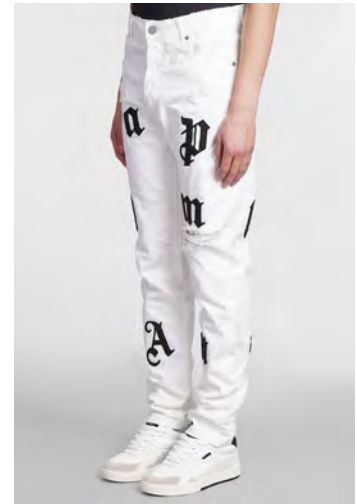

CLASSIC LOGO OVER T-SHIRT
SIZE : XS,S,M,L
THB 11,900

CLASSIC LOGO OVER T-SHIRT
SIZE : L
THB 9,900

CURVED LOGO BACK 5 POCKETS
SIZE : 28,29,30,31,32,33,34
THB 29,500

BULL LOGO PATCH REG 5 POCKETS
SIZE : 30,32,34
THB 23,900

L WASH LOGO PATCH REG 5 POCKETS
SIZE : 30,31,33,34
THB 23,900

LIGHT WASH SUNSET LOOSE DENIM
SIZE : XXS, XS, S, M
THB 27,900

L WASH PALMS 5 POCKETS
SIZE : 28,30,32,34
THB 25,900

METALLIC WHITE WASH REG 5 POCKET
SIZE : 28,32
THB 22,900