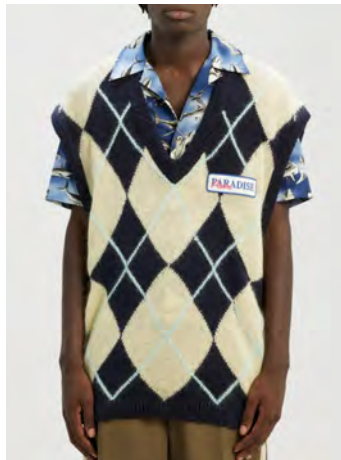

GD REVERSE LOGO T-SHIRT
SIZE : XS,S,M,L,XL
THB 12,900

SEASONAL LOGO VINTAGE T-SHIRT
SIZE : XXS, XS, S, M, L, XL, XXL
THB 15,900

SEASONAL LOGO VINTAGE CREW
SIZE : XXS, XS, S
THB 24,900

SEASONAL LOGO CHINOS
SIZE : XS, S, M, L
THB 21,900

SEASONAL LOGO T-SHIRT
SIZE : XXS,XS,S,M,L,XL,XXL
THB 15,900

SEASONAL LOGO CREW
SIZE : XXS,XS,S,M
THB 24,900

SEASONAL LOGO SWEATSHORTS
SIZE : XXS,XS
THB 20,900

BRUSHED ARGYLE KNITTED VEST
SIZE : XXS, XS, S
THB 22,900