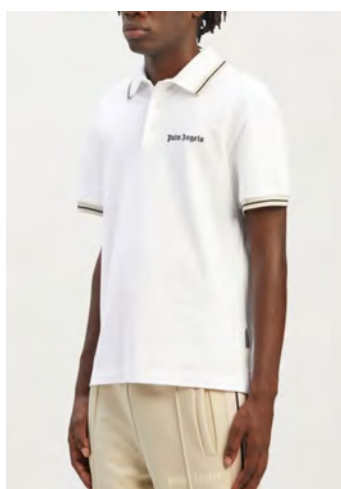

LOVE PA CLASSIC T-SHIRT
SIZE : XXS, XS, S, M, L, XL
THB 11,900

I LOVE PA LOOSE T-SHIRT
SIZE : XXS, XS, S, M, L
THB 12,900

I LOVE PA CREW
SIZE : XXS, XS, S, M
THB 20,500

CLASSIC LOGO POLO SHIRT
SIZE : XS,S,M,L,XL,XXL
THB 18,900

CLASSIC LOGO POLO SHIRT
SIZE : XS,S,M,L,XL,XXL
THB 18,900

CLASSIC LOGO OVER T-SHIRT
SIZE : XXS, XS, S, M, L, XL
THB 10,900

CLASSIC LOGO OVER T-SHIRT
SIZE : XXS, XS, S, M, L
THB 10,900

CLASSIC LOGO OVER T-SHIRT
SIZE : XS, S, M, L, XL
THB 10,900

CLASSIC LOGO OVER T-SHIRT
SIZE : XS,S,M,L
THB 11,900

CLASSIC LOGO OVER T-SHIRT
SIZE : L
THB 9,900

CURVED LOGO BACK 5 POCKETS
SIZE : 28,29,30,31,32,33,34
THB 29,500

BULL LOGO PATCH REG 5 POCKETS
SIZE : 30,32,34
THB 23,900