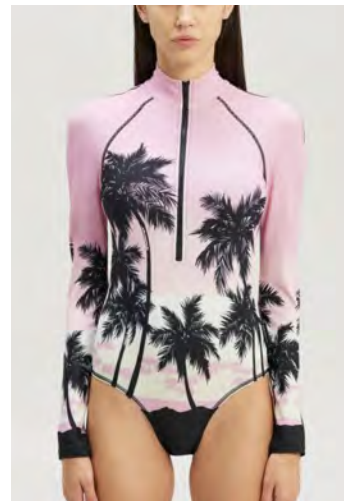

PINK SUNSET BOWLING SHIRT
SIZE : 36,38
THB 33,900

PINK SUNSET PAJAMA PANTS
SIZE : 36,38
THB 31,900

PINK SUNSET STRAPS MIDI DRESS
SIZE :36,38
THB 46,500

PINK SUNSET SHORT KAFTAN
SIZE :36,38
THB 56,500

PINK SUNSET ONE PIECE SWIMSUIT
SIZE : XS,S
THB 11,900