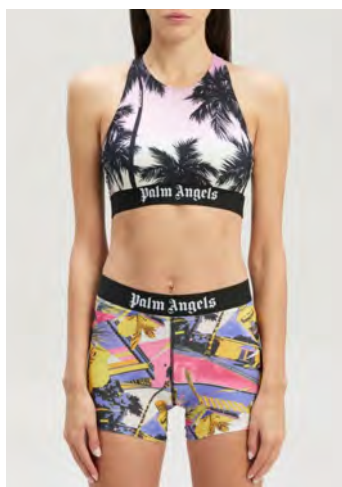

PINK SUNSET BOWLING SHIRT
SIZE : 36,38
THB 33,900

PINK SUNSET PAJAMA PANTS
SIZE : 36,38
THB 31,900

PINK SUNSET STRAPS MIDI DRESS
SIZE :36,38
THB 46,500

PINK SUNSET SHORT KAFTAN
SIZE :36,38
THB 56,500

PINK SUNSET ONE PIECE SWIMSUIT
SIZE : XS,S
THB 11,900

PINK SUNSET LOGO SPORT TOP
SIZE : XXS,XS,S,M
THB 9,900

STAR SPRAYED CROPPED T-SHIRT
SIZE : XXS,XS,S,M
THB 10,500

STAR SPRAYED CROPPED T-SHIRT
SIZE : XXS,XS,S,M
THB 10,500

I LOVE PA SLIM T-SHIRT
SIZE : XXS, XS, S, M
THB 9,500