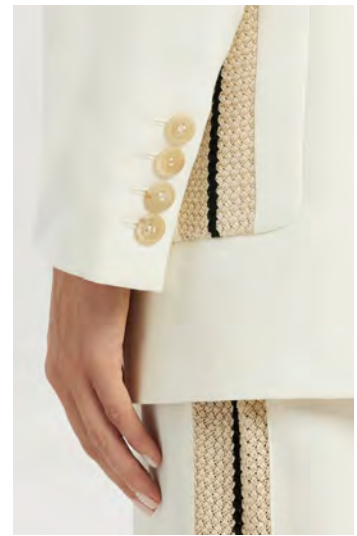

HAWAIIAN DREAM LOGO SPORT TOP
SIZE : XS,S
THB 9,900

LEATHER MINI TRACKDRESS
SIZE : XXS,XS,S
THB 18,900

LEATHER LOOSE TRACKPANT
SIZE : XS,S,M
THB 22,500

MIAMI BLAZER
SIZE : 36,38
THB 46,500

MIAMI SUIT PANTS
SIZE : 36,38
THB 24,900