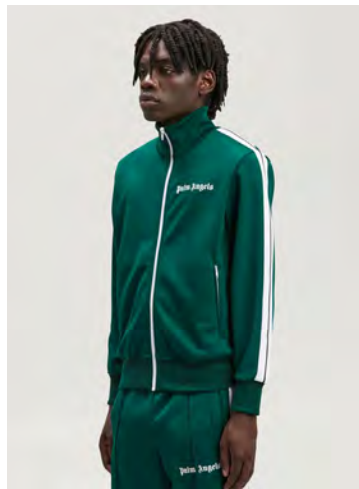

CLASSIC TRACK JACKET
SIZE : XXS,XS
THB 18,900