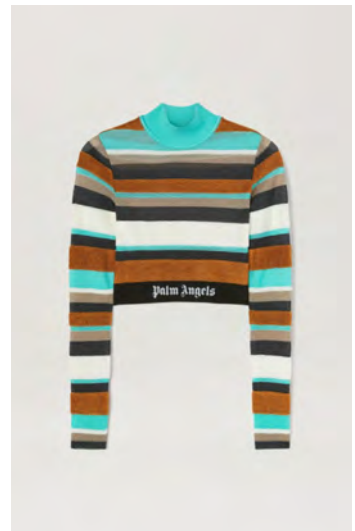

KNIT TAPE BLAZER
SIZE : 36,38
THB 46,500

KNIT TAPE SUIT PANTS
SIZE : 36,38
THB 27,900

LEATHER EFFCT LOOSE TRACKPANT
SIZE : XXS,XS,S,M
THB 20,900

LUREX STRIPES KNIT TOP
SIZE : XXS,XS,S,M
THB 21,500

LUREX STRIPES KNIT LOGO PANTS
SIZE : XXS,XS,S,M
THB 25,900

REVERSED WAISTBAND CHINO PANT
SIZE : XXS,XS,S
THB 22,500

REVERSE WAISTBAND SHORTS
SIZE : XS,S
THB 18,900

CROPPED CLASSIC OVERLOGO T-SHIRT
SIZE : XXS,XS,S
THB 9,500

CURVED LOGO BACK ZIP CROPPED
SIZE : XXS,XS,S,M,L
THB 13,900