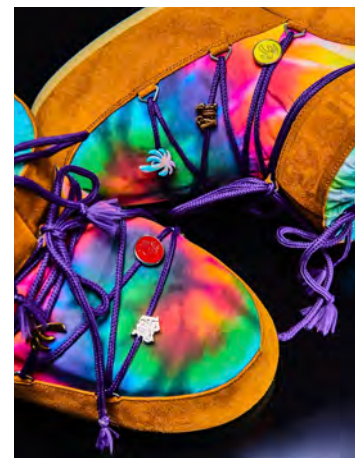

CLASSIC LOGO CUP
ONE SIZE
THB 2,100

SAVE THE OCEAN BOTTLE
ONE SIZE
THB 5,900

PA BEAR KEYCHAIN
ONE SIZE
THB 6,000

PALM ANGELS BEAR
ONE SIZE
THB 11,900

MOONBOOT X PALM ANGELS
SIZE : 42/4
THB 21,900

**PALM 1 LEATHER
SIZE : 41,42,43,44
THB 15,900**