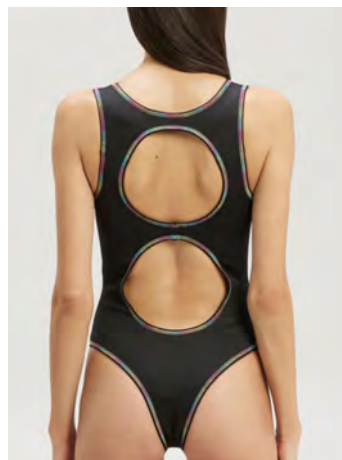

GD OVERLOGO SHIRT DRESS
SIZE : 36,38
THB 20,900

GD OVERLOGO SHIRT DRESS
SIZE : 36,38
THB 20,900

L WASH STRAIGHT LEG 5 POCKETS
SIZE : 25,26,27,28,29,30
THB 22,900

SURF LOGO ONE PIECE SWIMSUIT
SIZE : XS,S
THB 14,900