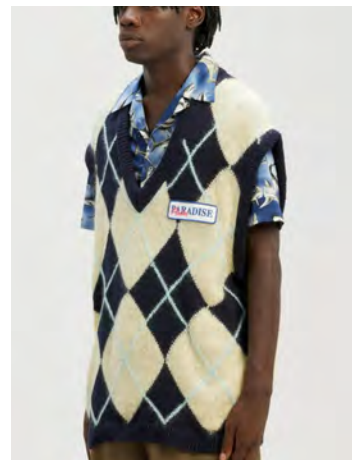

GD REVERSE LOGO T-SHIRT
SIZE : XS,S,M,L,XL
THB 12,900

SEASONAL LOGO VINTAGE T-SHIRT
SIZE : XXS, XS, S, M, L, XL, XXL
THB 15,900

SEASONAL LOGO VINTAGE CREW
SIZE : XXS, XS, S
THB 24,900

SEASONAL LOGO CHINOS
SIZE : XS, S, M, L
THB 21,900

SEASONAL LOGO T-SHIRT
SIZE : XXS,XS,S,M,L,XL,XXL
THB 15,900

SEASONAL LOGO CREW
SIZE : XXS,XS,S,M
THB 24,900

SEASONAL LOGO SWEATSHORTS
SIZE : XXS,XS
THB 20,900

BRUSHED ARGYLE KNITTED VEST
SIZE : XXS, XS, S
THB 22,900