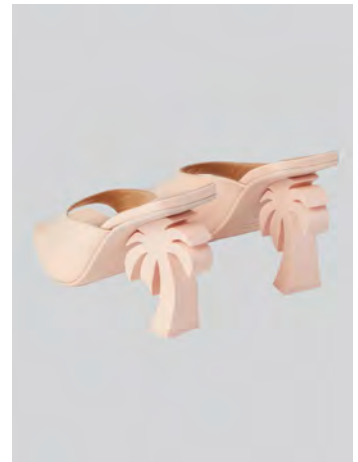

**PALM 1 LEATHER
SIZE : 41,42,43,44
THB 15,900**

**PALM ANGELS UNIVERSITY ORIGINAL SUEDE
SIZE : 40,41,42,43
THB 18,900**

PALM ANGELS LOGO SKATERS LOW
SIZE : 36,37,38,39
THB 11,900

VINTAGE LOGO PALM
SIZE : 36,37,38,39
THB 17,900

PALM ANGELS LOGO SLIP ON
SIZE :41,42,43,44
THB 10,900

PALM ANGELS LOGO SKATERS LOW
SIZE :41,42,43,44
THB 11,900

PALM ANGELS LOGO SLIP ON
SIZE :40,41,42,43
THB 10,900

PALM BEACH MULE
SIZE :36,37,38,39
THB 27,900