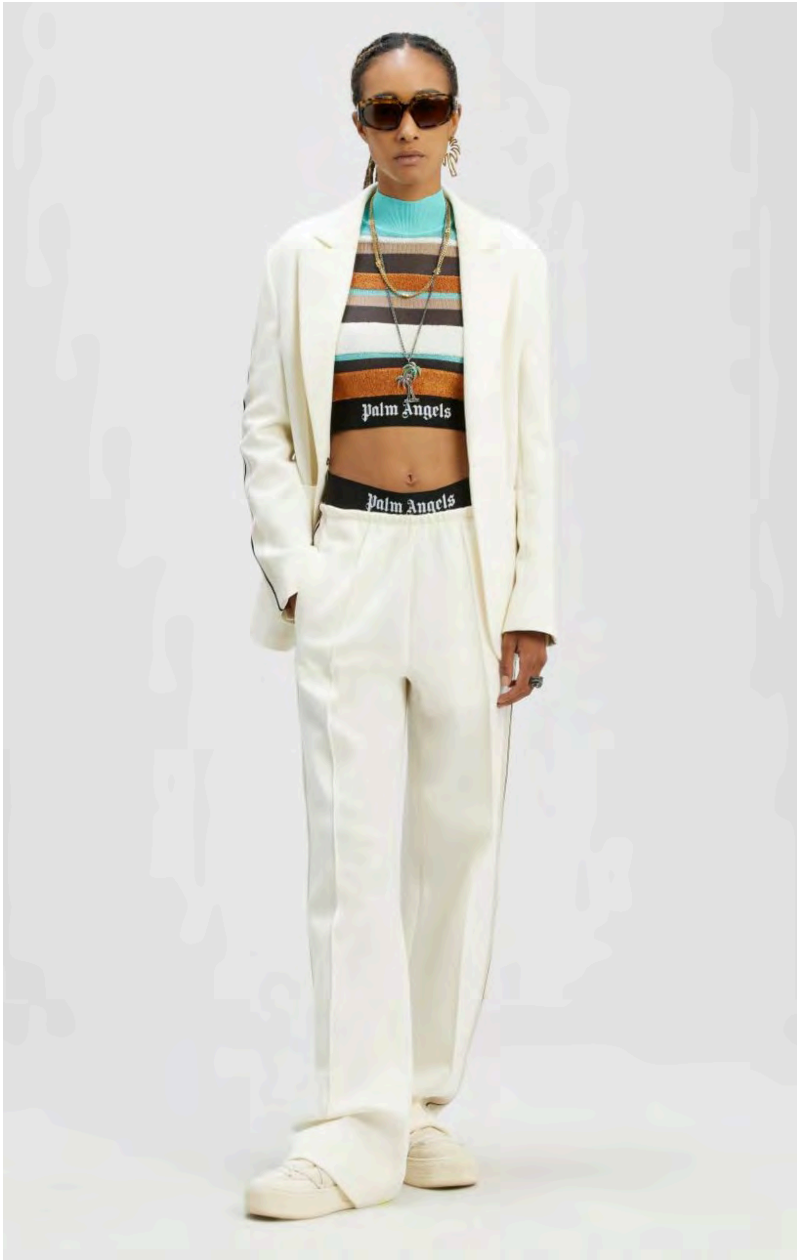

LEATHER EFFCT LOOSE TRACKPANT
SIZE : XXS,XS,S,M
THB 20,900