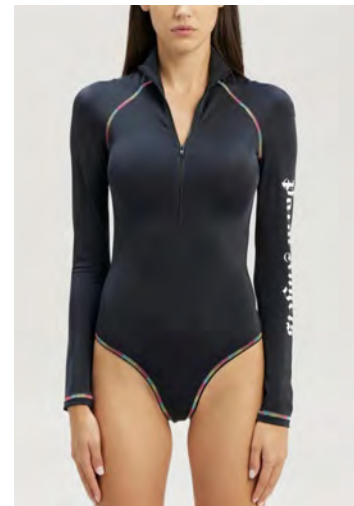

GD OVERLOGO SHIRT DRESS
SIZE : 36,38
THB 20,900

GD OVERLOGO SHIRT DRESS
SIZE : 36,38
THB 20,900

L WASH STRAIGHT LEG 5 POCKETS
SIZE : 25,26,27,28,29,30
THB 22,900

SURF LOGO ONE PIECE SWIMSUIT
SIZE : XS,S
THB 14,900