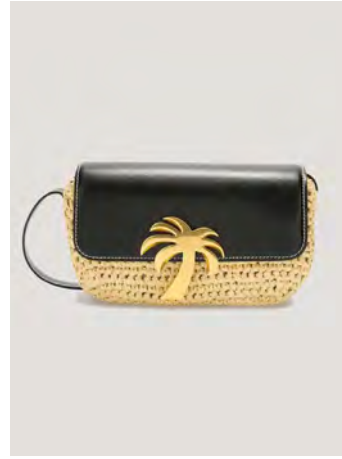

VELVET CLASSIC TRACK SHIRT
SIZE : S
THB 35,500 / **NOW THB 17,750**

GD BULL CARGO PANTS
SIZE : 40
THB 25,500 / **NOW THB 12,750**

CLASSIC TRACK BLAZER
SIZE : 36
THB 45,500 / **NOW THB 22,750**

NEW CLASSIC LOGO BOMBER
SIZE : XXS,XS
THB 55,500 / **NOW THB 27,750**

FALL/WINTER 23
END OF SEASON SALE
50% OFF

"LEON" SHOPPING BAG
ONE SIZE
THB 20,500 / **NOW THB 10,250**

LOGO CANVAS TOTE
ONE SIZE
THB 24,900 / **NOW THB 12,450**

PA MONOGRAM CARD HOLDER
ONE SIZE
THB 10,900 / **NOW THB 5,450**

PA MONOGRAM CARD HOLDER
ONE SIZE
THB 10,900 / **NOW THB 5,450**

"SKETCHY" ZIP CARD HOLDER
ONE SIZE
THB 15,900 / **NOW THB 7,950**

VENICE TRACK DRAWSTRING
ONE SIZE
THB 19,900 / NOW THB 9,950

WOVEN PALM BRIDGE BAG
ONE SIZE
THB 34,900 / NOW THB 17,450