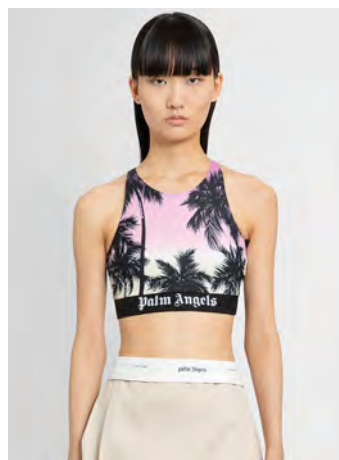

PINK SUNSET LOGO SPORT TOP
SIZE : XS,S
THB 9,900/ **NOW THB 3,960**