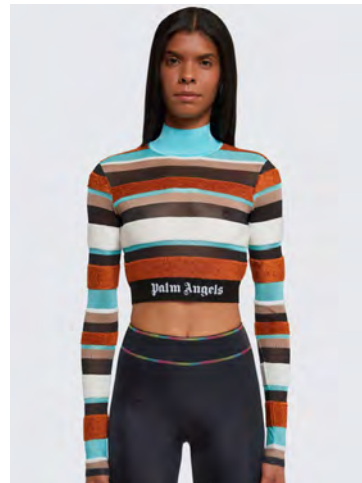

LUREX STRIPES KNIT TOP
SIZE : XXS,XS,S,M
THB 21,500/ **NOW THB 8,600**