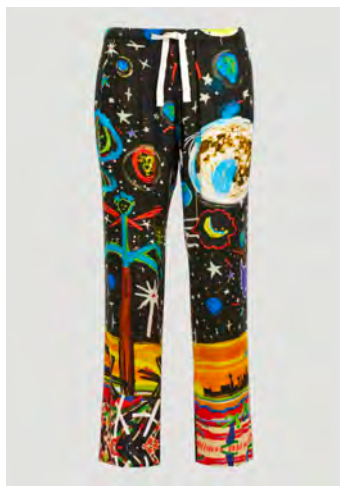

STARRY NIGHT PAJAMA PANTS
SIZE : 42,44
THB 37,500 / **NOW THB 18,750**