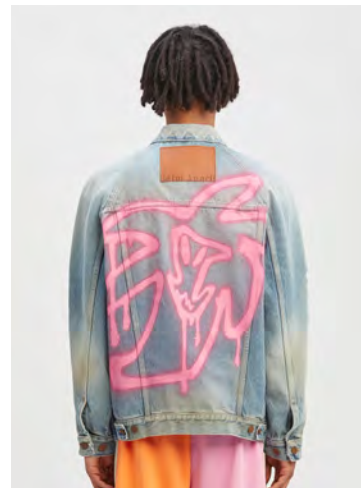

SPRAY "JIMMY" CLASSIC T-SHIRT
SIZE : XXS,XS,L,XL
THB 18,900 / **NOW THB 9,450**

"SKETCHY" CLASSIC T-SHIRT
SIZE : XXS
THB 11,900 / **NOW THB 5,950**

"LEON" CLASSIC T-SHIRT
SIZE : XL
THB 11,900/ **NOW THB 5,950**

"VIPER" CLASSIC CREWNECK
SIZE : S
THB 32,500 / NOW THB 16,250

SPRAY "HUNTER" DENIM JACKET
SIZE : S,M
THB 73,500 / NOW THB 36,750

PALMITY QUILTED SUKAJAN
SIZE : L
THB 75,500 / NOW THB 37,750

DRIPPING PALM WINDBREAKER
SIZE : XS,M
THB 37,500 / **NOW THB 18,750**