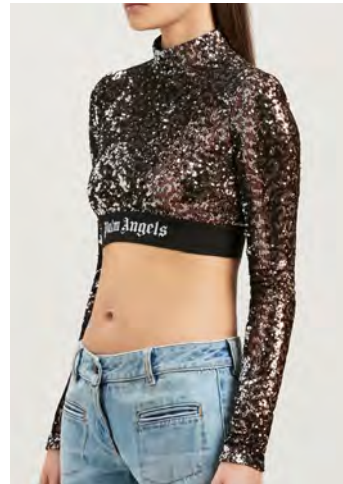

LOGO TAPE SEQUINS LONG SLEEVE
SIZE : XXS,XS,S
THB 27,900 / **NOW THB 13,950**