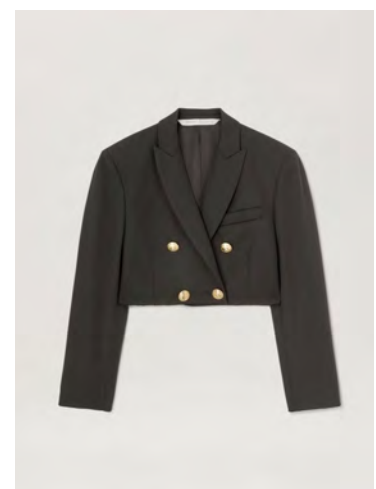

CROPPED BOYFRIEND BLAZER
SIZE : 36
THB 51,500 / **NOW THB 25,750**