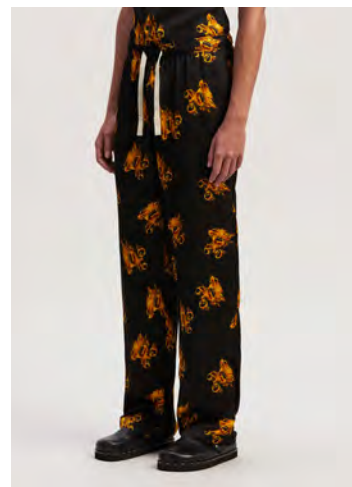

BURNING MONOGRAM LOOSE PANTS
SIZE : 42
THB 27,900 / **NOW THB 22,320**