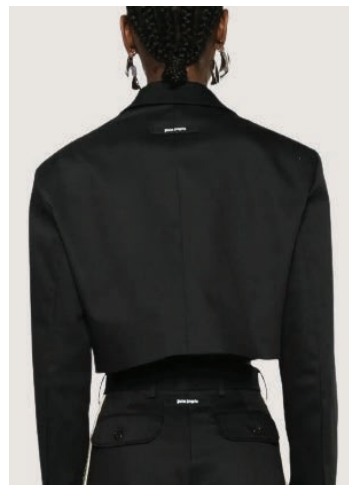

PA MONOGRAM CARDIGAN
SIZE : S,M,L
THB 25,200 / **NOW THB 15,540**