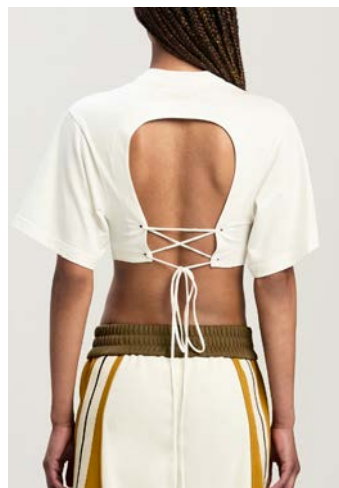

PA MONOGRAM BABY TEE
SIZE : XS,S,M,L
THB 8,900 / **NOW THB 5,340**