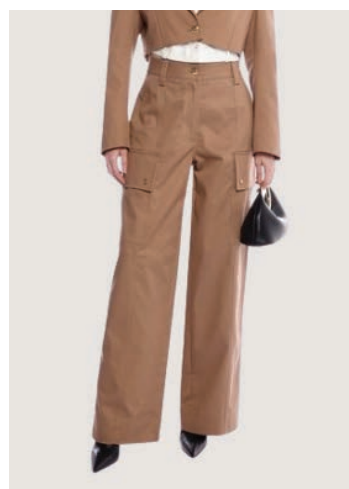

LABEL CROPPED BLAZER
SIZE : 38,40
THB 47,500 / **NOW THB 28,500**