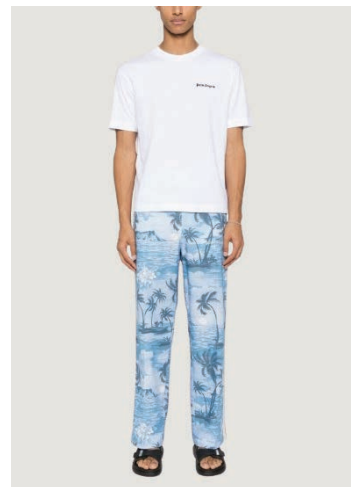

SEASONAL LOGO CREWNECK
SIZE : XS,S
THB 17,900

THE PALM CREWNECK
SIZE : XS,S,M,L
THB 19,900

THE PALM CREWNECK
SIZE : XS,S,L
THB 19,900

SEASONAL LOGO CREWNECK
SIZE : S
THB 72,500

SEASONAL LOGO SWEATSHORT
SIZE :XXS,XS,S,M
THB 15,900

SEASONAL LOGO SWEATSHORT
SIZE : XXS,XS,S,M
THB 15,900

SEASONAL LOGO COTTON JOGGERS
SIZE :XXS,XS,S,M
THB 17,900

SEASONAL LOGO SWEATSHORT
SIZE : XS,S,M
THB 17,900

MONOGRAM TEE TRIPACK
SIZE : XS,S,M,XXL
THB 23,900

CLASSIC LOGO TRIPACK TEE
SIZE : S,M,L,XL,XXL
THB 23,900

CLASSIC LOGO TRIPACK TEE
SIZE : S,M,L,XL,XXL
THB 23,900

**PRE SPRING SUMMER 24
WOMENSWEAR**

MONOGRAM FITTED TEE
SIZE : XS,S
THB 12,900

MONOGRAM TANK TOP
SIZE : XS,S,M
THB 11,900