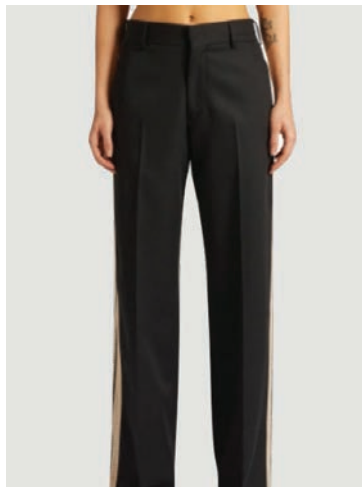

CLASSIC LOGO TRIPACK TEE
SIZE : S,M,L,XL,XXL
THB 23,900

CLASSIC LOGO TRIPACK TEE
SIZE : S,M,L,XL,XXL
THB 23,900

**PRE SPRING SUMMER 24
WOMENSWEAR**

MONOGRAM FITTED TEE
SIZE : XS,S
THB 12,900

MONOGRAM TANK TOP
SIZE : XS,S,M
THB 11,900

CLASSIC LOGO FITTED T-SHIRT
SIZE : XXS,XS,M,L
THB 8,900

CLASSIC LOGO FITTED T-SHIRT
SIZE : XXS,XS,M
THB 8,900

CLASSIC LOGO OVER TEE DRESS
SIZE : XXS,S
THB 13,900

CLASSIC LOGO TRIPACK TEE
SIZE : XS,S,M
THB 21,900

MOCKNECK LOGO TOP L/S BLACK WHITE
SIZE : M
THB 10,500

CLASSIC LOGO SWEATER
SIZE : XS,S
THB 22,900

CLASSIC LOGO SWEATER
SIZE : XXS,XS,S
THB 22,900

KNIT TAPE SUIT PANTS
SIZE : 36
THB 31,900

CROP TRACK DOWN JACKET
SIZE : XXS,XS,S
THB 61,500