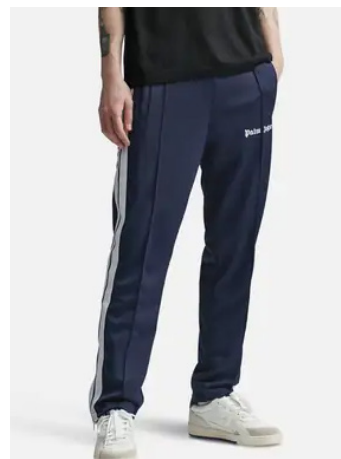

SHARK HOODY BLACK WHITE
SIZE : XXS,XS,S,M

THB 33,500

LOGO DENIM PATCHES REGULAR 5 POCKET
SIZE : 31,32,34
THB 29,500

LOGO DENIM PATCHES REGULAR 5 POCKET
SIZE : 30,31,33
THB 29,500

CURVED LOGO BACK 5 POCKETS
SIZE : 28
THB 29,500

CLASSIC TRACK SHORTS
SIZE : XXS,XS
THB 13,500

CLASSIC TRACK SHORTS
SIZE : XS,M
THB 13,500

CLASSIC TRACK SHORTS
SIZE : XS,S,M
THB 13,500

CLASSIC TRACK PANTS
SIZE : XXS
THB 15,900

CLASSIC TRACK PANTS
SIZE : XS,S
THB 15,900

CLASSIC TRACK PANTS
SIZE : S,M,L
THB 15,900

CLASSIC TRACK PANTS
SIZE : XS,S
THB 15,900

SEASONAL LOGO TEE
SIZE : XS,S,M,L,XXL
THB 12,900

SEASONAL LOGO TEE
SIZE : S,M,L,XXL
THB 12,900

SEASONAL LOGO CREWNECK
SIZE : XS,S,M,L
THB 17,900

SEASONAL LOGO CREWNECK
SIZE : XS,S
THB 17,900

THE PALM CREWNECK
SIZE : XS,S,M,L
THB 19,900

THE PALM CREWNECK
SIZE : XS,S,L
THB 19,900

SEASONAL LOGO CREWNECK
SIZE : S
THB 72,500

SEASONAL LOGO SWEATSHORT
SIZE :XXS,XS,S,M
THB 15,900