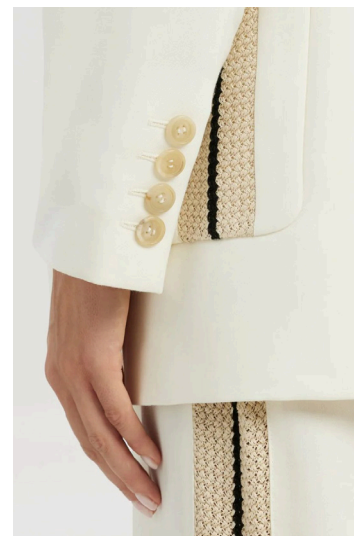

KNIT TAPE BLAZER
SIZE : 36,38
THB 46,500