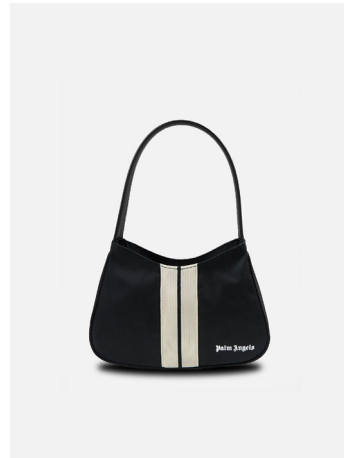

**RAINBOW POUCH + CARD HOLDER  
ONE SIZE  
THB 19,900**

**RAINBOW BEACH ZIP CARD HOLDER  
ONE SIZE  
THB 16,900**

**BEADS STRAP CRASH BAG**  
**ONE SIZE**  
**THB 34,500**

**CRASH BAG MINI**  
**ONE SIZE**  
**THB 23,500**

**CRASH BAG MINI**  
**ONE SIZE**  
**THB 22,900**

**PALM ANGELS**

**ACCESSORIES**

**CARD HOLDER CAVIAR  
ONE SIZE  
THB 10,900**

**LOGO ZIPPED CARD HOLDER  
ONE SIZE  
THB 15,900**

**VENICE TRACK CROSS BODY WHITE**  
**ONE SIZE**  
**THB 20,900**

**VENICE TRACK CROSS BODY OFF WHITE**  
**ONE SIZE**  
**THB 20,900**

**VENICE TRACK HOBO BAG WHITE**  
**ONE SIZE**  
**THB 23,500**

**VENICE TRACK HOBO BAG OFF WHITE**  
**ONE SIZE**  
**THB 23,500**

**VENICE TRACK DRAWSTRING**  
**ONE SIZE**  
**THB 19,900**