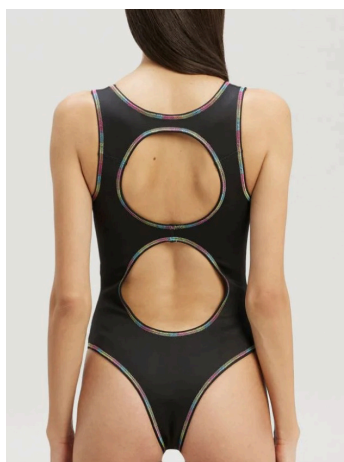

**GD OVERLOGO SHIRT DRESS**  
SIZE : 36,38  
THB 20,900

**GD OVERLOGO SHIRT DRESS**  
**SIZE : 36,38**  
**THB 20,900**

**L WASH STRAIGHT LEG 5 POCKETS**  
**SIZE : 25,26,27,28,29,30**  
**THB 22,900**

**SURF LOGO ONE PIECE SWIMSUIT**  
SIZE : XS,S  
THB 14,900