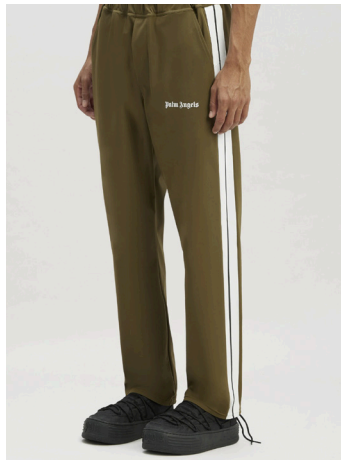

**BEAR CLASSIC T-SHIRT**  
SIZE : XS,L  
THB 12,900

**BEAR CLASSIC T-SHIRT**  
SIZE : XS,S,M,L,XL  
THB 12,900

**BEAR CREW**  
SIZE : S,M,L,XL  
THB 27,500

**BEAR HOODY**  
SIZE : XS,S,M,L,XL  
THB 28,900

**BEAR HOODY**  
SIZE : L  
THB 28,900

**PINK SUNSET BOWLING SHIRT**  
SIZE : 48,50  
THB 28,500

**PINK SUNSET TRACK SHORTS**  
SIZE : M  
THB 13,900

**SIDE LOGO COACH JACKET**  
**SIZE : XS,S,M,L**  
**THB 22,900**