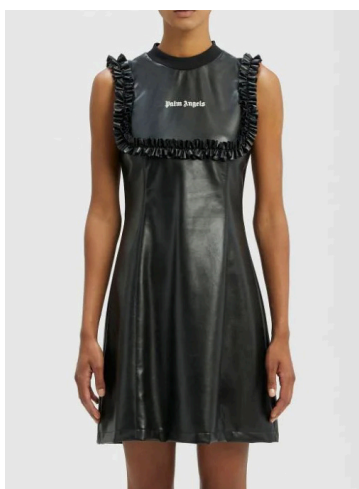

LEATHER MINI TRACKDRESS
SIZE : XXS,XS,S
THB 18,900