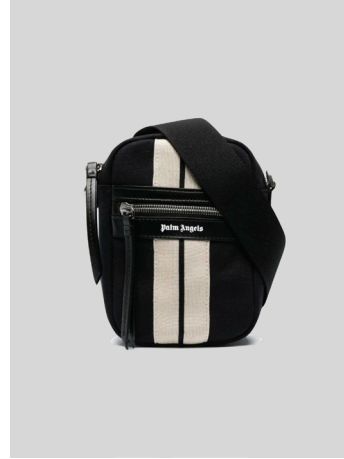

**RAINBOW POUCH + CARD HOLDER  
ONE SIZE  
THB 19,900**

**RAINBOW BEACH ZIP CARD HOLDER  
ONE SIZE  
THB 16,900**

**BEADS STRAP CRASH BAG**  
**ONE SIZE**  
**THB 34,500**

**CRASH BAG MINI**  
**ONE SIZE**  
**THB 23,500**

**CRASH BAG MINI**  
**ONE SIZE**  
**THB 22,900**

**PALM ANGELS**

**ACCESSORIES**

**CARD HOLDER CAVIAR  
ONE SIZE  
THB 10,900**

**LOGO ZIPPED CARD HOLDER  
ONE SIZE  
THB 15,900**

**VENICE TRACK CROSS BODY WHITE**  
**ONE SIZE**  
**THB 20,900**

**VENICE TRACK CROSS BODY OFF WHITE**  
**ONE SIZE**  
**THB 20,900**

**VENICE TRACK HOBO BAG WHITE**  
**ONE SIZE**  
**THB 23,500**

**VENICE TRACK HOBO BAG OFF WHITE**  
**ONE SIZE**  
**THB 23,500**

**VENICE TRACK DRAWSTRING**  
**ONE SIZE**  
**THB 19,900**