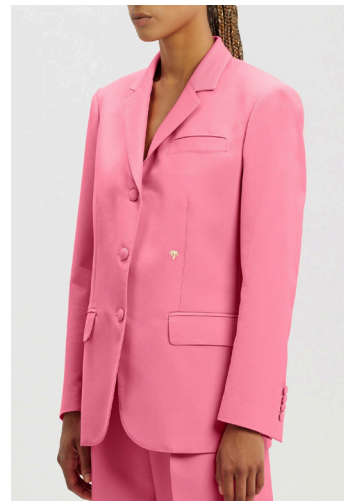

HAWAIIAN DREAM CLASSIC TRACKPANT  
SIZE : XS,S  
THB 19,900

HAWAIIAN DREAM LOGO SPORT TOP  
SIZE : XS,S  
THB 9,900

**LEATHER MINI TRACKDRESS**  
SIZE : XXS,XS,S  
THB 18,900

**LEATHER LOOSE TRACKPANT**  
SIZE : XS,S,M  
THB 22,500