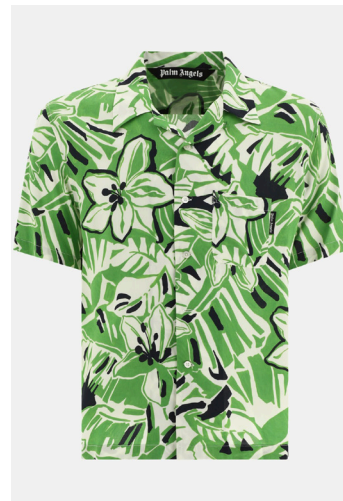

# Palm Angels

**FEW PALM TREE**  
**FEW PALM TREE**  
**FEW PALM TREE**

**SPRING/SUMMER 2023**  
**MENSWEAR**

**MACRO HIBISCUS BOWLING SHIRT**  
SIZE : 50  
THB 20,900

**MACRO HIBISCUS EASY SHORTS**  
SIZE : S,M  
THB 19,900

**UPSIDEDOWN PALM T-SHIRT**  
SIZE : XXS, XS, S, M, L, XL  
THB 13,900

**UPSIDEDOWN PALM T-SHIRT**  
SIZE : XXS, XS, S, M, L, XL  
THB 13,900

**UPSIDEDOWN PALM T-SHIRT LONG SLEEVE**  
SIZE : XXS, XS, S, M  
THB 15,900