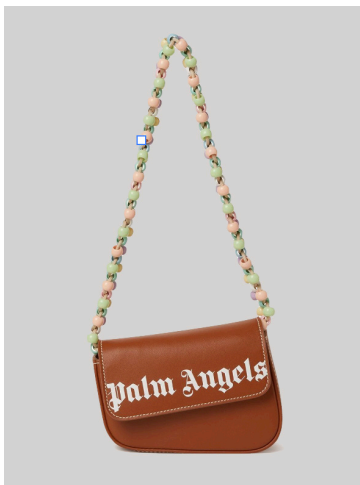

**MINI PALMS CROSSBODY BAG**  
**ONE SIZE**  
**THB 20,900**

**I LOVE PA CROSSBODY**  
**ONE SIZE**  
**THB 20,900**

**I LOVE PA ZIPPED CARD HOLDER**  
**ONE SIZE**  
**THB 15,900**

**I LOVE PA CARD HOLDER**  
**ONE SIZE**  
**THB 10,900**

**I LOVE PA SHOPPING BAG**  
**ONE SIZE**  
**THB 17,900**

**I LOVE PA MINI BEACH TOTE BAG**  
**ONE SIZE**  
**THB 28,900**

**PALM ANGELS**

**ACCESSORIES**

**RAINOW BEACH CARD HOLDER  
ONE SIZE  
THB 12,500**

**RAINBOW POUCH + CARD HOLDER  
ONE SIZE  
THB 19,900**

**RAINBOW BEACH ZIP CARD HOLDER  
ONE SIZE  
THB 16,900**

**BEADS STRAP CRASH BAG**  
**ONE SIZE**  
**THB 34,500**

**CRASH BAG MINI**  
**ONE SIZE**  
**THB 23,500**