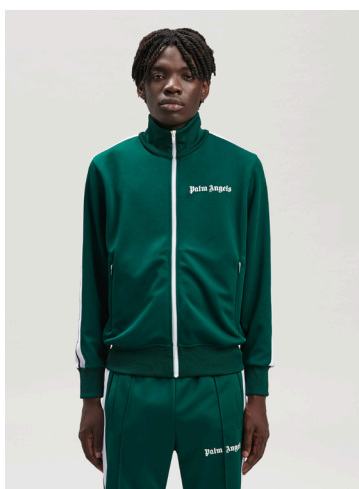

**CLASSIC TRACK PANTS**  
SIZE : XXS,XS,S,M  
THB 15,900

**CLASSIC TRACK JACKET**  
SIZE : XXS,XS,S,M  
THB 18,900

**CLASSIC TRACK PANTS**  
SIZE : XXS,XS,S,M,L,XL  
THB 15,900

**CLASSIC TRACK SHORTS**  
SIZE : XXS,XS,S,M,L,XL  
THB 13,500

**CLASSIC TRACK JACKET**  
SIZE : S  
THB 18,900

**CLASSIC TRACK SHORTS**  
SIZE : S,M,L  
THB 13,500

**CLASSIC TRACK PANTS**  
SIZE : S,M,L  
THB 15,900

**CLASSIC TRACK SHORTS**  
SIZE : XS  
THB 13,500

**CLASSIC TRACK PANTS**  
SIZE : S,M,L,XL  
THB 15,900

**CLASSIC TRACK JACKET**  
SIZE : XXS,XS  
THB 18,900

**FEW PALM TREE**  
**FEW PALM TREE**  
**FEW PALM TREE**

**SPRING/SUMMER 2023**  
**WOMENSWEAR**