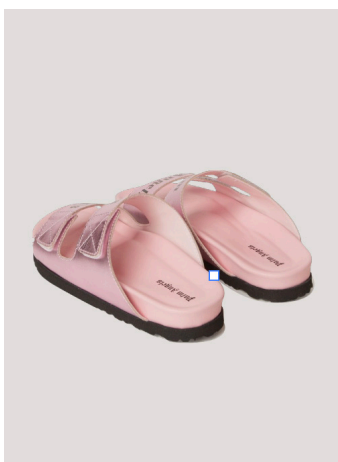

PALM ANGELS LOGO SANDAL
SIZE :37,38,39,40
THB 18,900