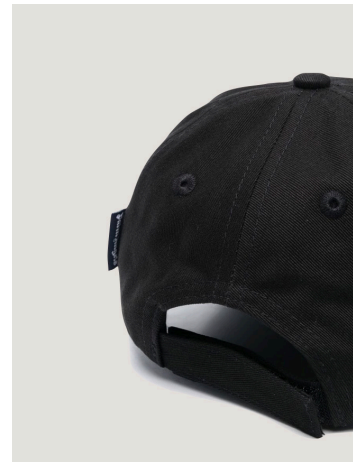

**PALM EARRINGS  
ONE SIZE  
THB 10,900**

**PA RING  
ONE SIZE  
THB 12,900**

PA RING  
ONE SIZE  
THB 12,900

PALM BEACH BELT  
ONE SIZE  
THB 13,900

**MINI BEAR BASEBALL CAP**  
SIZE : I,II  
THB 6,900

**LOGO BASEBALL CAP**  
SIZE : I,II  
THB 5,900