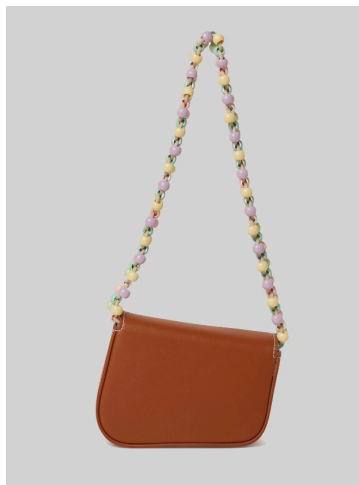

**MINI PALMS CROSSBODY BAG**  
**ONE SIZE**  
**THB 20,900**

**I LOVE PA CROSSBODY**  
**ONE SIZE**  
**THB 20,900**

**I LOVE PA ZIPPED CARD HOLDER**  
**ONE SIZE**  
**THB 15,900**

**I LOVE PA CARD HOLDER**  
**ONE SIZE**  
**THB 10,900**

**I LOVE PA SHOPPING BAG**  
**ONE SIZE**  
**THB 17,900**

**I LOVE PA MINI BEACH TOTE BAG**  
**ONE SIZE**  
**THB 28,900**

**PALM ANGELS**

**ACCESSORIES**

**RAINOW BEACH CARD HOLDER  
ONE SIZE  
THB 12,500**

**RAINBOW POUCH + CARD HOLDER  
ONE SIZE  
THB 19,900**

**RAINBOW BEACH ZIP CARD HOLDER  
ONE SIZE  
THB 16,900**

**BEADS STRAP CRASH BAG**  
**ONE SIZE**  
**THB 34,500**

**CRASH BAG MINI**  
**ONE SIZE**  
**THB 23,500**