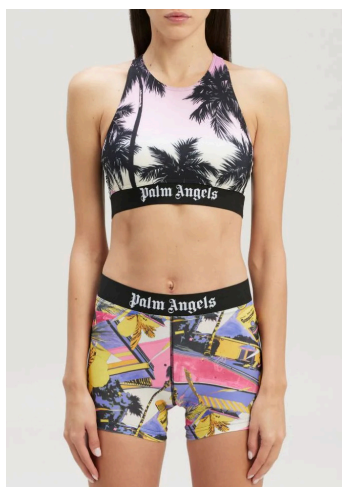

**PINK SUNSET BOWLING SHIRT**  
SIZE : 36,38  
THB 33,900

**PINK SUNSET PAJAMA PANTS**  
SIZE : 36,38  
THB 31,900

**PINK SUNSET STRAPS MIDI DRESS**  
SIZE :36,38  
THB 46,500

**PINK SUNSET SHORT KAFTAN**  
SIZE :36,38  
THB 56,500

**PINK SUNSET ONE PIECE SWIMSUIT**  
SIZE : XS,S  
THB 11,900

**PINK SUNSET LOGO SPORT TOP**  
SIZE : XXS,XS,S,M  
THB 9,900

**STAR SPRAYED CROPPED T-SHIRT**  
SIZE : XXS,XS,S,M  
THB 10,500

**STAR SPRAYED CROPPED T-SHIRT**  
SIZE : XXS,XS,S,M  
THB 10,500