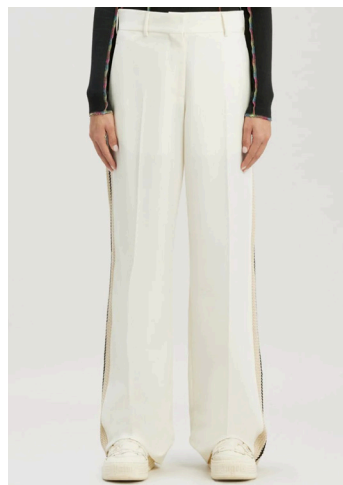

KNIT TAPE SUIT PANTS
SIZE : 36,38
THB 27,900