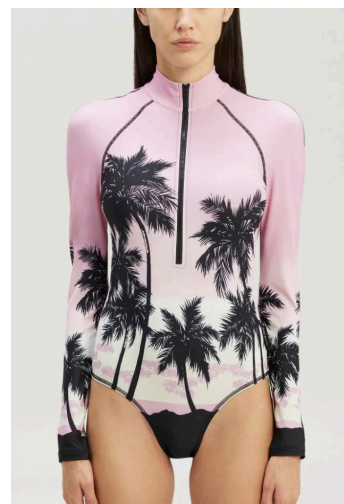

**PINK SUNSET BOWLING SHIRT**  
SIZE : 36,38  
THB 33,900

**PINK SUNSET PAJAMA PANTS**  
SIZE : 36,38  
THB 31,900

**PINK SUNSET STRAPS MIDI DRESS**  
SIZE :36,38  
THB 46,500

**PINK SUNSET SHORT KAFTAN**  
SIZE :36,38  
THB 56,500

**PINK SUNSET ONE PIECE SWIMSUIT**  
SIZE : XS,S  
THB 11,900

**PINK SUNSET LOGO SPORT TOP**  
SIZE : XXS,XS,S,M  
THB 9,900

**STAR SPRAYED CROPPED T-SHIRT**  
SIZE : XXS,XS,S,M  
THB 10,500

**STAR SPRAYED CROPPED T-SHIRT**  
SIZE : XXS,XS,S,M  
THB 10,500