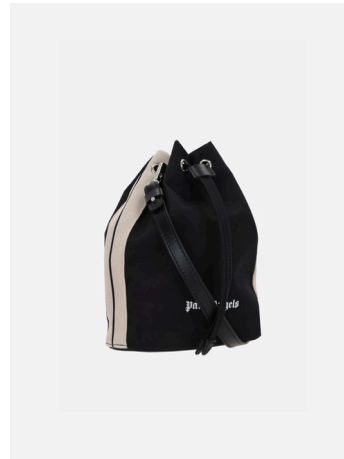

**RAINBOW POUCH + CARD HOLDER  
ONE SIZE  
THB 19,900**

**RAINBOW BEACH ZIP CARD HOLDER  
ONE SIZE  
THB 16,900**

**BEADS STRAP CRASH BAG**  
**ONE SIZE**  
**THB 34,500**

**CRASH BAG MINI**  
**ONE SIZE**  
**THB 23,500**

**CRASH BAG MINI**  
**ONE SIZE**  
**THB 22,900**

**PALM ANGELS**

**ACCESSORIES**

**CARD HOLDER CAVIAR  
ONE SIZE  
THB 10,900**

**LOGO ZIPPED CARD HOLDER  
ONE SIZE  
THB 15,900**

**VENICE TRACK CROSS BODY WHITE**  
**ONE SIZE**  
**THB 20,900**

**VENICE TRACK CROSS BODY OFF WHITE**  
**ONE SIZE**  
**THB 20,900**

**VENICE TRACK HOBO BAG WHITE**  
**ONE SIZE**  
**THB 23,500**

**VENICE TRACK HOBO BAG OFF WHITE**  
**ONE SIZE**  
**THB 23,500**

**VENICE TRACK DRAWSTRING**  
**ONE SIZE**  
**THB 19,900**

**VENICE TRACK DRAWSTRING OFF WHITE**  
**ONE SIZE**  
**THB 19,900**

**CLASSIC LOGO BACKPACK**  
**ONE SIZE**  
**THB 28,500**

**LOGO MULTIFUNCTIONS LANYARD**  
ONE SIZE  
THB 17,900

**AIRPODS CASE LANYARD**  
ONE SIZE  
THB 9,900