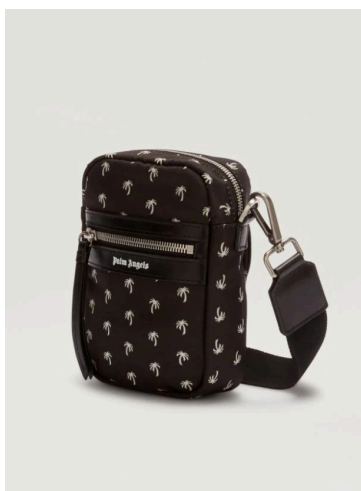

**BROKEN SHARK CAP**  
**ONE SIZE**  
**THB 8,900**

PA BEAR CAP  
ONE SIZE  
THB 8,900

PA BEAR CAP  
ONE SIZE  
THB 8,900

SEASONAL LOGO BUCKET HAT  
ONE SIZE  
THB 8,900

SEASONAL LOGO CAP  
ONE SIZE  
THB 7,900

**MINI PALMS CROSSBODY BAG**  
**ONE SIZE**  
**THB 20,900**

**I LOVE PA CROSSBODY**  
**ONE SIZE**  
**THB 20,900**

**I LOVE PA ZIPPED CARD HOLDER**  
**ONE SIZE**  
**THB 15,900**

**I LOVE PA CARD HOLDER**  
**ONE SIZE**  
**THB 10,900**

**I LOVE PA SHOPPING BAG**  
**ONE SIZE**  
**THB 17,900**

**I LOVE PA MINI BEACH TOTE BAG**  
**ONE SIZE**  
**THB 28,900**

**PALM ANGELS**

**ACCESSORIES**

**RAINOW BEACH CARD HOLDER  
ONE SIZE  
THB 12,500**

**RAINBOW POUCH + CARD HOLDER  
ONE SIZE  
THB 19,900**

**RAINBOW BEACH ZIP CARD HOLDER  
ONE SIZE  
THB 16,900**

**BEADS STRAP CRASH BAG**  
**ONE SIZE**  
**THB 34,500**

**CRASH BAG MINI**  
**ONE SIZE**  
**THB 23,500**