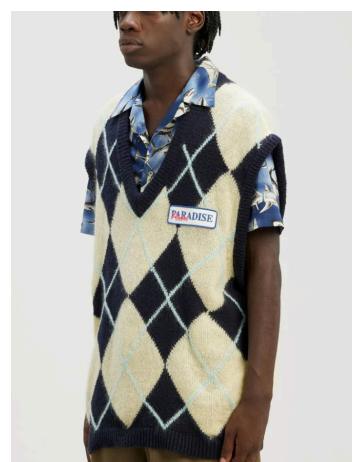

**SEASONAL LOGO CHINOS**  
SIZE : XS, S, M, L  
THB 21,900

**SEASONAL LOGO T-SHIRT**  
SIZE : XXS,XS,S,M,L,XL,XXL  
THB 15,900

**SEASONAL LOGO CREW**  
SIZE : XXS,XS,S,M  
THB 24,900

**SEASONAL LOGO SWEATSHORTS**  
SIZE : XXS,XS  
THB 20,900

**BRUSHED ARGYLE KNITTED VEST**  
**SIZE : XXS,XS,S**  
**THB 22,900**

**GD PA BEAR RIPPED SLIM HOODY**  
**SIZE : XXS,XS,S,M**  
**THB 29,900**

**PA BEAR RIPPED TEE LONG SLEEVE**  
**SIZE : XXS,XS,S,M,L**  
**THB 18,900**