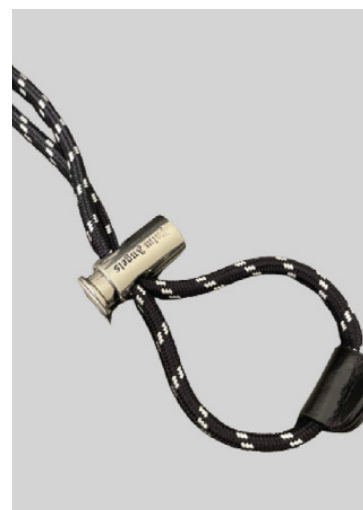

**CRASH BAG MINI**  
**ONE SIZE**  
**THB 22,900**

**PALM ANGELS**

**ACCESSORIES**

**CARD HOLDER CAVIAR  
ONE SIZE  
THB 10,900**

**LOGO ZIPPED CARD HOLDER  
ONE SIZE  
THB 15,900**

**VENICE TRACK CROSS BODY WHITE**  
**ONE SIZE**  
**THB 20,900**

**VENICE TRACK CROSS BODY OFF WHITE**  
**ONE SIZE**  
**THB 20,900**

**VENICE TRACK HOBO BAG WHITE**  
**ONE SIZE**  
**THB 23,500**

**VENICE TRACK HOBO BAG OFF WHITE**  
**ONE SIZE**  
**THB 23,500**

**VENICE TRACK DRAWSTRING**  
**ONE SIZE**  
**THB 19,900**

**VENICE TRACK DRAWSTRING OFF WHITE**  
**ONE SIZE**  
**THB 19,900**

**CLASSIC LOGO BACKPACK**  
**ONE SIZE**  
**THB 28,500**

**LOGO MULTIFUNCTIONS LANYARD**  
ONE SIZE  
THB 17,900

**AIRPODS CASE LANYARD**  
ONE SIZE  
THB 9,900

WATER RESISTANT IPHONE  
ONE SIZE  
THB 12,900

WATER RESISTANT BEACH CASE  
ONE SIZE  
THB 10,900

**PALM ANGELS**

**ACCESSORIES**

**BEAR HEAD NECKLACE  
ONE SIZE  
THB 19,900**

**ANGELS BEADS NECKLACE  
ONE SIZE  
THB 11,900**