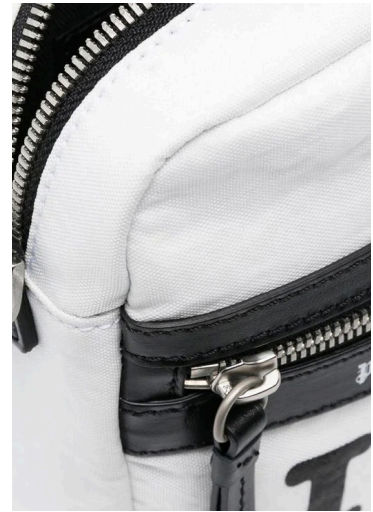

**MINI PALMS CROSSBODY BAG**  
**ONE SIZE**  
**THB 20,900**

**I LOVE PA CROSSBODY**  
**ONE SIZE**  
**THB 20,900**

**I LOVE PA ZIPPED CARD HOLDER**  
**ONE SIZE**  
**THB 15,900**

**I LOVE PA CARD HOLDER**  
**ONE SIZE**  
**THB 10,900**