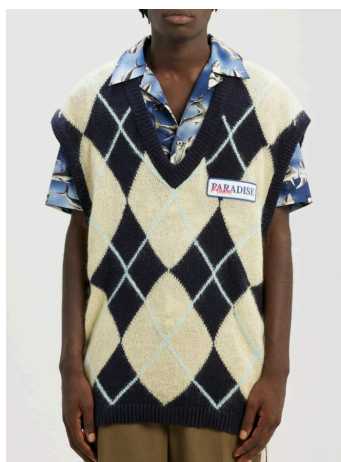

**SEASONAL LOGO CHINOS**  
SIZE : XS, S, M, L  
THB 21,900

**SEASONAL LOGO T-SHIRT**  
SIZE : XXS,XS,S,M,L,XL,XXL  
THB 15,900

**SEASONAL LOGO CREW**  
SIZE : XXS,XS,S,M  
THB 24,900

**SEASONAL LOGO SWEATSHORTS**  
SIZE : XXS,XS  
THB 20,900

**BRUSHED ARGYLE KNITTED VEST**  
**SIZE : XXS,XS,S**  
**THB 22,900**

**GD PA BEAR RIPPED SLIM HOODY**  
**SIZE : XXS,XS,S,M**  
**THB 29,900**

**PA BEAR RIPPED TEE LONG SLEEVE**  
**SIZE : XXS,XS,S,M,L**  
**THB 18,900**