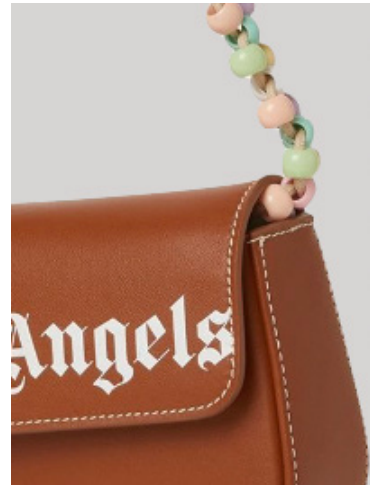

**MINI PALMS CROSSBODY BAG**  
**ONE SIZE**  
**THB 20,900**

**I LOVE PA CROSSBODY**  
**ONE SIZE**  
**THB 20,900**

**I LOVE PA ZIPPED CARD HOLDER**  
**ONE SIZE**  
**THB 15,900**

**I LOVE PA CARD HOLDER**  
**ONE SIZE**  
**THB 10,900**

**I LOVE PA SHOPPING BAG**  
**ONE SIZE**  
**THB 17,900**

**I LOVE PA MINI BEACH TOTE BAG**  
**ONE SIZE**  
**THB 28,900**

**PALM ANGELS**

**ACCESSORIES**

**RAINOW BEACH CARD HOLDER  
ONE SIZE  
THB 12,500**

**RAINBOW POUCH + CARD HOLDER  
ONE SIZE  
THB 19,900**

**RAINBOW BEACH ZIP CARD HOLDER  
ONE SIZE  
THB 16,900**

**BEADS STRAP CRASH BAG**  
**ONE SIZE**  
**THB 34,500**

**CRASH BAG MINI**  
**ONE SIZE**  
**THB 23,500**