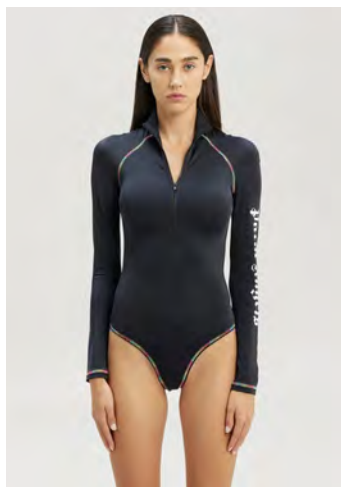

BEAR LOOSE T-SHIRT
SIZE : XXS,XS,S,M
THB 12,900

BEAR LOOSE T-SHIRT
SIZE : XXS, XS, S, M, L
THB 12,900

BEAR LOOSE T-SHIRT
SIZE : XXS, XS, S, M, L
THB 12,900

BEAR LOOSE T-SHIRT
SIZE : XXS,S
THB 11,900

PA BEAR FITTED CREW
SIZE : XXS,XS
THB 26,500