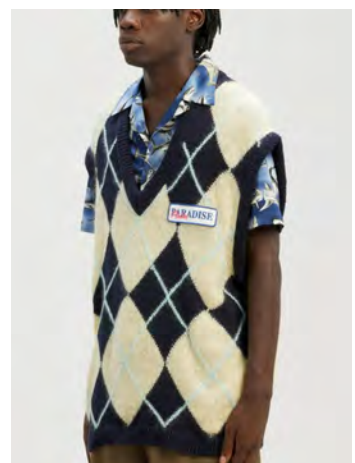

BULL LOGO PATCH REG 5 POCKETS
SIZE : 30,32,34
THB 23,900

L WASH LOGO PATCH REG 5 POCKETS
SIZE : 30,31,33,34
THB 23,900

METALLIC WHITE WASH REG 5 POCKET

SIZE : 28,32

THB 22,900

GD REVERSE LOGO T-SHIRT
SIZE : XXS, XS, S, M, L, XL
THB 12,900

GD REVERSE LOGO T-SHIRT
SIZE : XS, S, M, L, XL
THB 12,900

SEASONAL LOGO VINTAGE T-SHIRT
SIZE : XXS, XS, S, M, L, XL, XXL
THB 15,900

SEASONAL LOGO VINTAGE CREW
SIZE : XXS, XS, S
THB 24,900

SEASONAL LOGO CHINOS
SIZE : XS, S, M, L
THB 21,900

BRUSHED ARGYLE KNITTED VEST
SIZE : XXS,XS,S
THB 22,900

BEAR CLASSIC T-SHIRT
SIZE : XS,S,M,L,XL,XXL
THB 12,900

BEAR CLASSIC T-SHIRT
SIZE : XXS,XS,S,M,L
THB 12,900

BEAR CLASSIC T-SHIRT
SIZE : XS,S,M,L,XL
THB 12,900