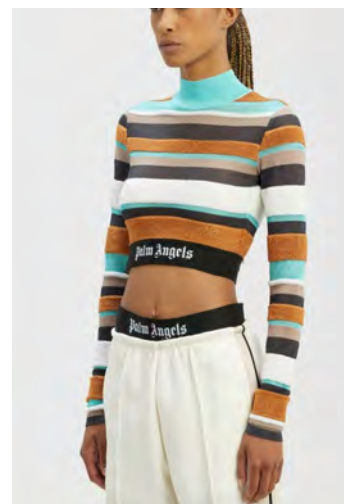

HAWAIIAN DREAM CLASSIC TRACKPANT
SIZE : XS,S
THB 19,900

LEATHER LOOSE TRACKPANT
SIZE : XS,S,M
THB 22,500

LEATHER MINI TRACKDRESS
SIZE : XXS,XS,S
THB 18,900

KNIT TAPE BLAZER
SIZE : 36,38
THB 46,500

LEATHER EFFCT LOOSE TRACKPANT
SIZE : XXS,XS,S,M
THB 20,900

LUREX STRIPES KNIT TOP
SIZE : XXS,XS,S,M
THB 21,500

LUREX STRIPES KNIT LOGO PANTS
SIZE : XXS,XS,S,M
THB 25,900

REVERSED WAISTBAND CHINO PANT
SIZE : XXS,XS,S
THB 22,500

REVERSE WAISTBAND SHORTS
SIZE : XS,S
THB 18,900