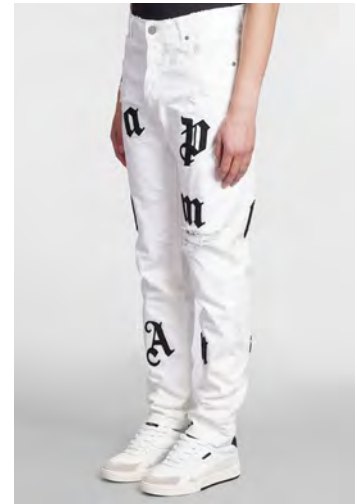

CLASSIC LOGO OVER T-SHIRT
SIZE : M,L,XL
THB 10,900

CLASSIC LOGO OVER T-SHIRT
SIZE : XS,S,M,L
THB 11,900

CLASSIC LOGO OVER T-SHIRT
SIZE : L
THB 9,900

CURVED LOGO BACK 5 POCKETS
SIZE : 28,30,31,33,34
THB 29,500

BULL LOGO PATCH REG 5 POCKETS
SIZE : 30,32,34
THB 23,900

L WASH LOGO PATCH REG 5 POCKETS
SIZE : 30,31,33,34
THB 23,900

METALLIC WHITE WASH REG 5 POCKET

SIZE : 28,32

THB 22,900

GD REVERSE LOGO T-SHIRT
SIZE : XXS, XS, S, M, L, XL
THB 12,900