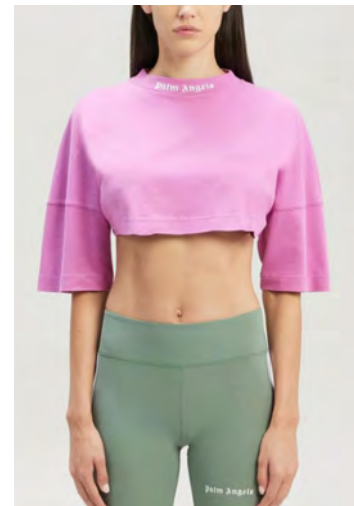

LUREX STRIPES KNIT TOP
SIZE : XXS,XS,S,M
THB 21,500

LUREX STRIPES KNIT LOGO PANTS
SIZE : XXS,XS,S,M
THB 25,900

REVERSED WAISTBAND CHINO PANT
SIZE : XXS,XS,S
THB 22,500

REVERSE WAISTBAND SHORTS
SIZE : XS,S
THB 18,900