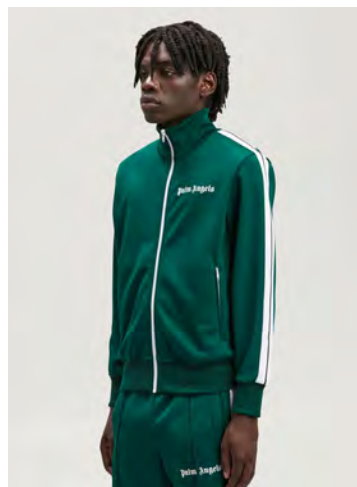

CLASSIC TRACK SHORTS
SIZE : XXS,XS,S,M,L,XL
THB 13,500

CLASSIC TRACK JACKET
SIZE : S
THB 18,900

CLASSIC TRACK SHORTS
SIZE : S,M,L
THB 13,500

CLASSIC TRACK PANTS
SIZE : S,M,L
THB 15,900

CLASSIC TRACK SHORTS
SIZE : XS
THB 13,500

CLASSIC TRACK PANTS
SIZE : S,M,L,XL
THB 15,900

CLASSIC TRACK JACKET
SIZE : XXS,XS
THB 18,900

**SPRING/SUMMER 2023
WOMENSWEAR**

PINK SUNSET BOWLING SHIRT
SIZE : 36,38
THB 33,900

PINK SUNSET PAJAMA PANTS
SIZE : 36,38
THB 31,900