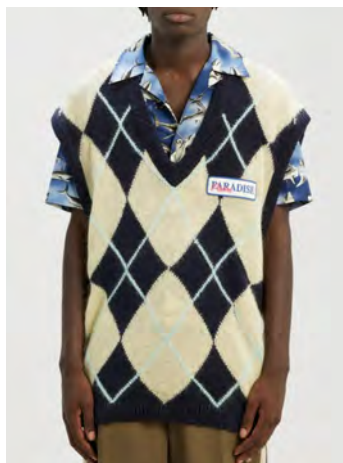

BULL LOGO PATCH REG 5 POCKETS
SIZE : 30,32,34
THB 23,900

L WASH LOGO PATCH REG 5 POCKETS
SIZE : 30,31,33,34
THB 23,900

METALLIC WHITE WASH REG 5 POCKET

SIZE : 28,32

THB 22,900

GD REVERSE LOGO T-SHIRT
SIZE : XXS, XS, S, M, L, XL
THB 12,900

GD REVERSE LOGO T-SHIRT
SIZE : XS, S, M, L, XL
THB 12,900

SEASONAL LOGO VINTAGE T-SHIRT
SIZE : XXS, XS, S, M, L, XL, XXL
THB 15,900

SEASONAL LOGO VINTAGE CREW
SIZE : XXS, XS, S
THB 24,900

SEASONAL LOGO CHINOS
SIZE : XS, S, M, L
THB 21,900

BRUSHED ARGYLE KNITTED VEST
SIZE : XXS,XS,S
THB 22,900

BEAR CLASSIC T-SHIRT
SIZE : XS,S,M,L,XL,XXL
THB 12,900

BEAR CLASSIC T-SHIRT
SIZE : XXS,XS,S,M,L
THB 12,900

BEAR CLASSIC T-SHIRT
SIZE : XS,S,M,L,XL
THB 12,900