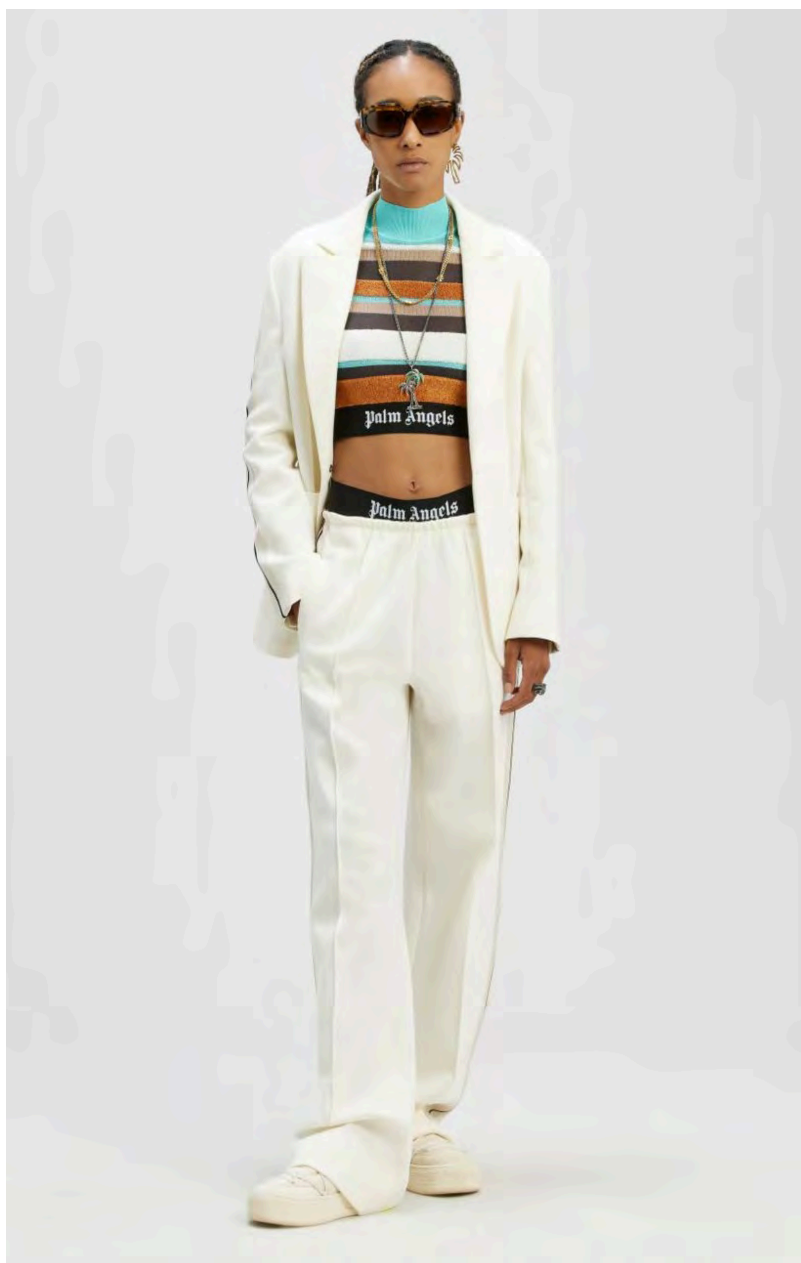

HAWAIIAN DREAM CLASSIC TRACKPANT
SIZE : XS,S
THB 19,900

LEATHER LOOSE TRACKPANT
SIZE : XS,S,M
THB 22,500

LEATHER MINI TRACKDRESS
SIZE : XXS,XS,S
THB 18,900

KNIT TAPE BLAZER
SIZE : 36,38
THB 46,500

LEATHER EFFCT LOOSE TRACKPANT
SIZE : XXS,XS,S,M
THB 20,900