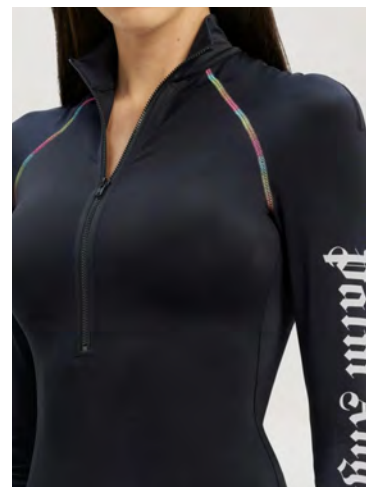

BEAR LOOSE T-SHIRT
SIZE : XXS,XS,S,M
THB 12,900

BEAR LOOSE T-SHIRT
SIZE : XXS, XS, S, M, L
THB 12,900

BEAR LOOSE T-SHIRT
SIZE : XXS, XS, S, M, L
THB 12,900

BEAR LOOSE T-SHIRT
SIZE : XXS,S
THB 11,900

PA BEAR FITTED CREW
SIZE : XXS,XS
THB 26,500