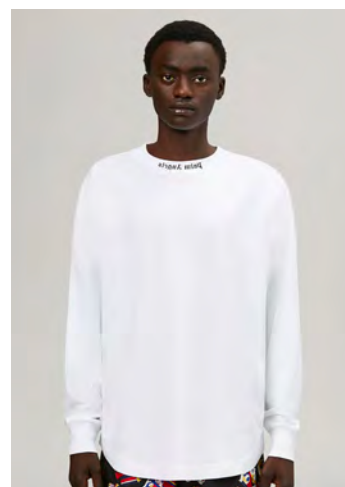

I LOVE PA CLASSIC T-SHIRT
SIZE : XXS, XS, S, M, L
THB 11,900

LOVE PA CLASSIC T-SHIRT
SIZE : XXS, XS, S, M, L, XL
THB 11,900

I LOVE PA LOOSE T-SHIRT
SIZE : XXS, XS, S, M, L
THB 12,900

I LOVE PA CREW
SIZE : XXS, XS, S, M
THB 20,500

CLASSIC LOGO OVER T-SHIRT
SIZE : M,L,XL
THB 10,900

CLASSIC LOGO OVER T-SHIRT
SIZE : XS,S,M,L
THB 11,900

CLASSIC LOGO OVER T-SHIRT
SIZE : L
THB 9,900

CURVED LOGO BACK 5 POCKETS
SIZE : 28,30,31,33,34
THB 29,500