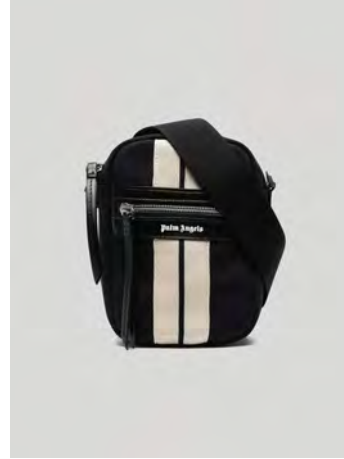

PA BEAR CAP
ONE SIZE
THB 8,900

PA BEAR CAP
ONE SIZE
THB 8,900

MINI PALMS CROSSBODY BAG
ONE SIZE
THB 20,900

I LOVE PA CROSSBODY
ONE SIZE
THB 20,900

I LOVE PA ZIPPED CARD HOLDER
ONE SIZE
THB 15,900

I LOVE PA CARD HOLDER
ONE SIZE
THB 10,900

I LOVE PA SHOPPING BAG
ONE SIZE
THB 17,900

CRASH BAG MINI
ONE SIZE
THB 22,900

LOGO ZIPPED CARD HOLDER
ONE SIZE
THB 15,900

**VENICE TRACK CROSS BODY WHITE
ONE SIZE
THB 20,900**

**VENICE TRACK CROSS BODY
OFF WHITE
ONE SIZE
THB 20,900**

**VENICE TRACK HOBO BAG WHITE
ONE SIZE
THB 23,500**

**VENICE TRACK HOBO BAG OFF WHITE
ONE SIZE
THB 23,500**

**VENICE TRACK DRAWSTRING
ONE SIZE
THB 19,900**

**VENICE TRACK DRAWSTRING OFF WHITE
ONE SIZE
THB 19,900**