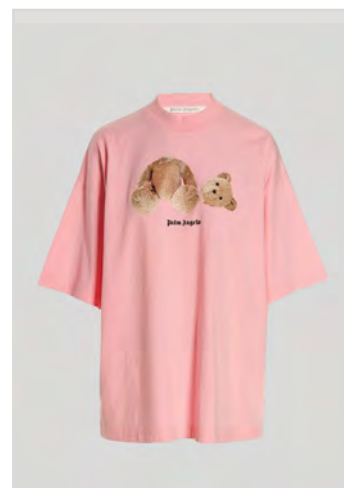

OVER LOGO SHIRT DRESS
SIZE : 36,38
THB 23,500

GD OVERLOGO SHIRT DRESS
SIZE : 36,38
THB 20,900

RIPPED PA BEAR CROPPED T-SHIRT
SIZE : XXS, XS, S, M
THB 17,900

RIPPED PA BEAR OVERTEE
SIZE : XXS, S
THB 19,900

BEAR CROPPED T-SHIRT
SIZE : XXS,XS,S,M
THB 11,500

BEAR CROPPED T-SHIRT
SIZE : XXS,XS,S,M
THB 11,500

BEAR CROPPED T-SHIRT
SIZE : XXS,XS,S,M
THB 10,900

BEAR CROPPED T-SHIRT
SIZE : XXS,M
THB 11,500

BEAR LOOSE T-SHIRT
SIZE : XXS,XS,S
THB 12,900

BEAR LOOSE T-SHIRT
SIZE : XXS,XS,S,M
THB 12,900

BEAR LOOSE T-SHIRT
SIZE : XXS, XS, S, M, L
THB 12,900

BEAR LOOSE T-SHIRT
SIZE : XXS, XS, S, M, L
THB 12,900

BEAR LOOSE T-SHIRT
SIZE : XXS,S
THB 11,900

PA BEAR FITTED CREW
SIZE : XXS,XS
THB 26,500