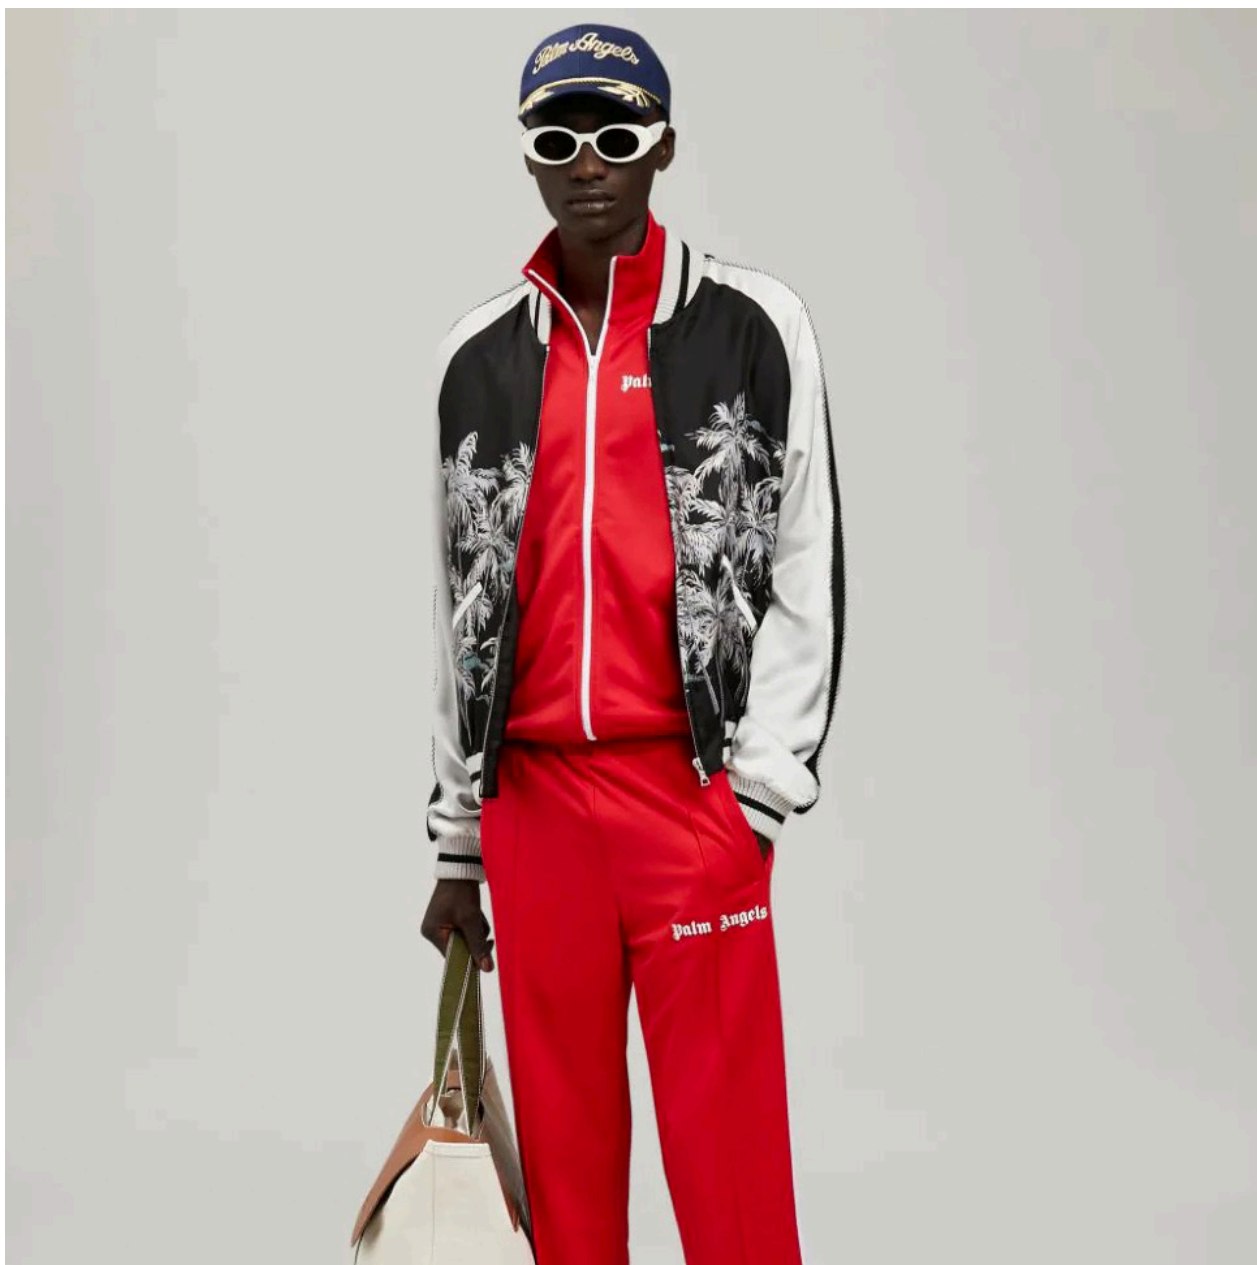

CLASSIC TRACK SHORTS
SIZE : XS,S,M,L
THB 13,500