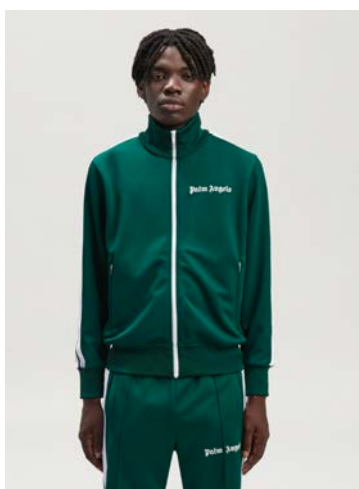

CLASSIC TRACK PANTS
SIZE : XXS,XS,S,M,L,XL
THB 15,900

CLASSIC TRACK SHORTS
SIZE : XXS,XS,S,M,L,XL
THB 13,500

CLASSIC TRACK SHORTS
SIZE : XS,S,M,L
THB 13,500

CLASSIC TRACK PANTS
SIZE : S,M,L
THB 15,900

CLASSIC TRACK PANTS
SIZE : S,M,L,XL
THB 15,900

CLASSIC TRACK JACKET
SIZE : XXS,XS
THB 18,900

FEW PALM TREE
FEW PALM TREE
FEW PALM TREE

SPRING/SUMMER 2023
WOMENSWEAR

CLASSIC LOGO FITTED T-SHIRT
SIZE : XXS, XS, S, M, L
THB 8,900

CLASSIC LOGO FITTED T-SHIRT
SIZE : XXS, XS, M
THB 8,900