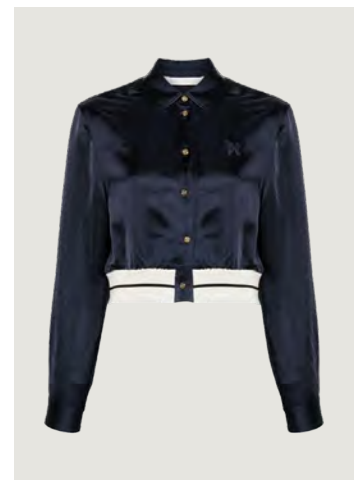

MONOGRAM SATIN CROP SHIRT
SIZE : 36,38
THB 29,900