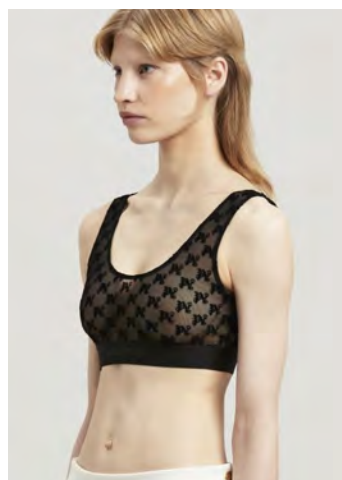

**CLASSIC LOGO KNIT TOP**  
SIZE : XS,S,M  
THB 14,900

**LOGO SPORT TOP**  
SIZE : XS,S,M  
THB 9,900

**LOGO SPORT SHORTS**  
SIZE : S,M,L  
THB 8,900

**TRACK TRAINING TOP**  
SIZE : XS,S,M  
THB 10,900

**MONOGRAM LACE BRA**  
SIZE : S,M,L  
THB 8,900

**MONOGRAM LACE CYCLIST**  
SIZE : S,M,L  
THB 10,900

**CLASSIC LOGO TRIPACK TEE**  
SIZE : XS,S,M  
THB 21,900

**CLASSIC LOGO FITTED TEE**  
SIZE : XS,S,M  
THB 12,900

**MONOGRAM FITTED TEE**  
SIZE : XS,S,M  
THB 12,900