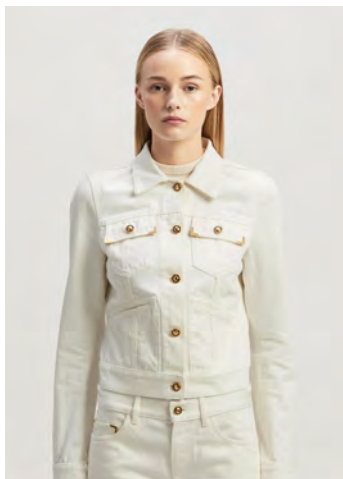

WW DENIM JACKET
SIZE : S,M
THB 42,500