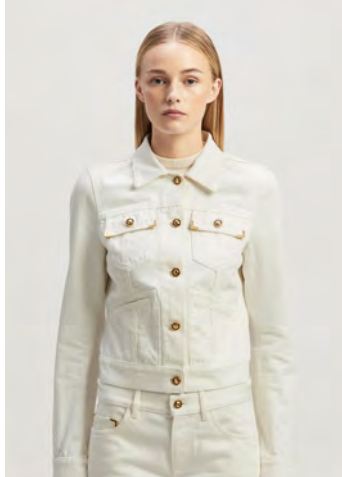

CURVED LOGO KNIT HOODIE
SIZE : XXS,XS,S,M
THB 22,500

CURVED LOGO CARDIGAN
SIZE : XS,S,M,L
THB 26,900

CURVED LOGO CARDIGAN
SIZE : XS,S,M,L
THB 26,900

MONOGRAM HOODIE
SIZE : XS,S
THB 28,900

MONOGRAM SWEATSHORTS
SIZE : XS,S
THB 16,900