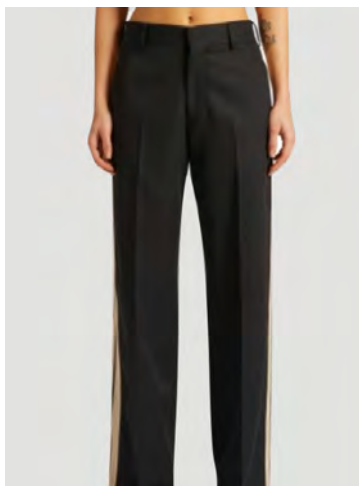

KNIT TAPE SUIT PANTS
SIZE : 36
THB 31,900